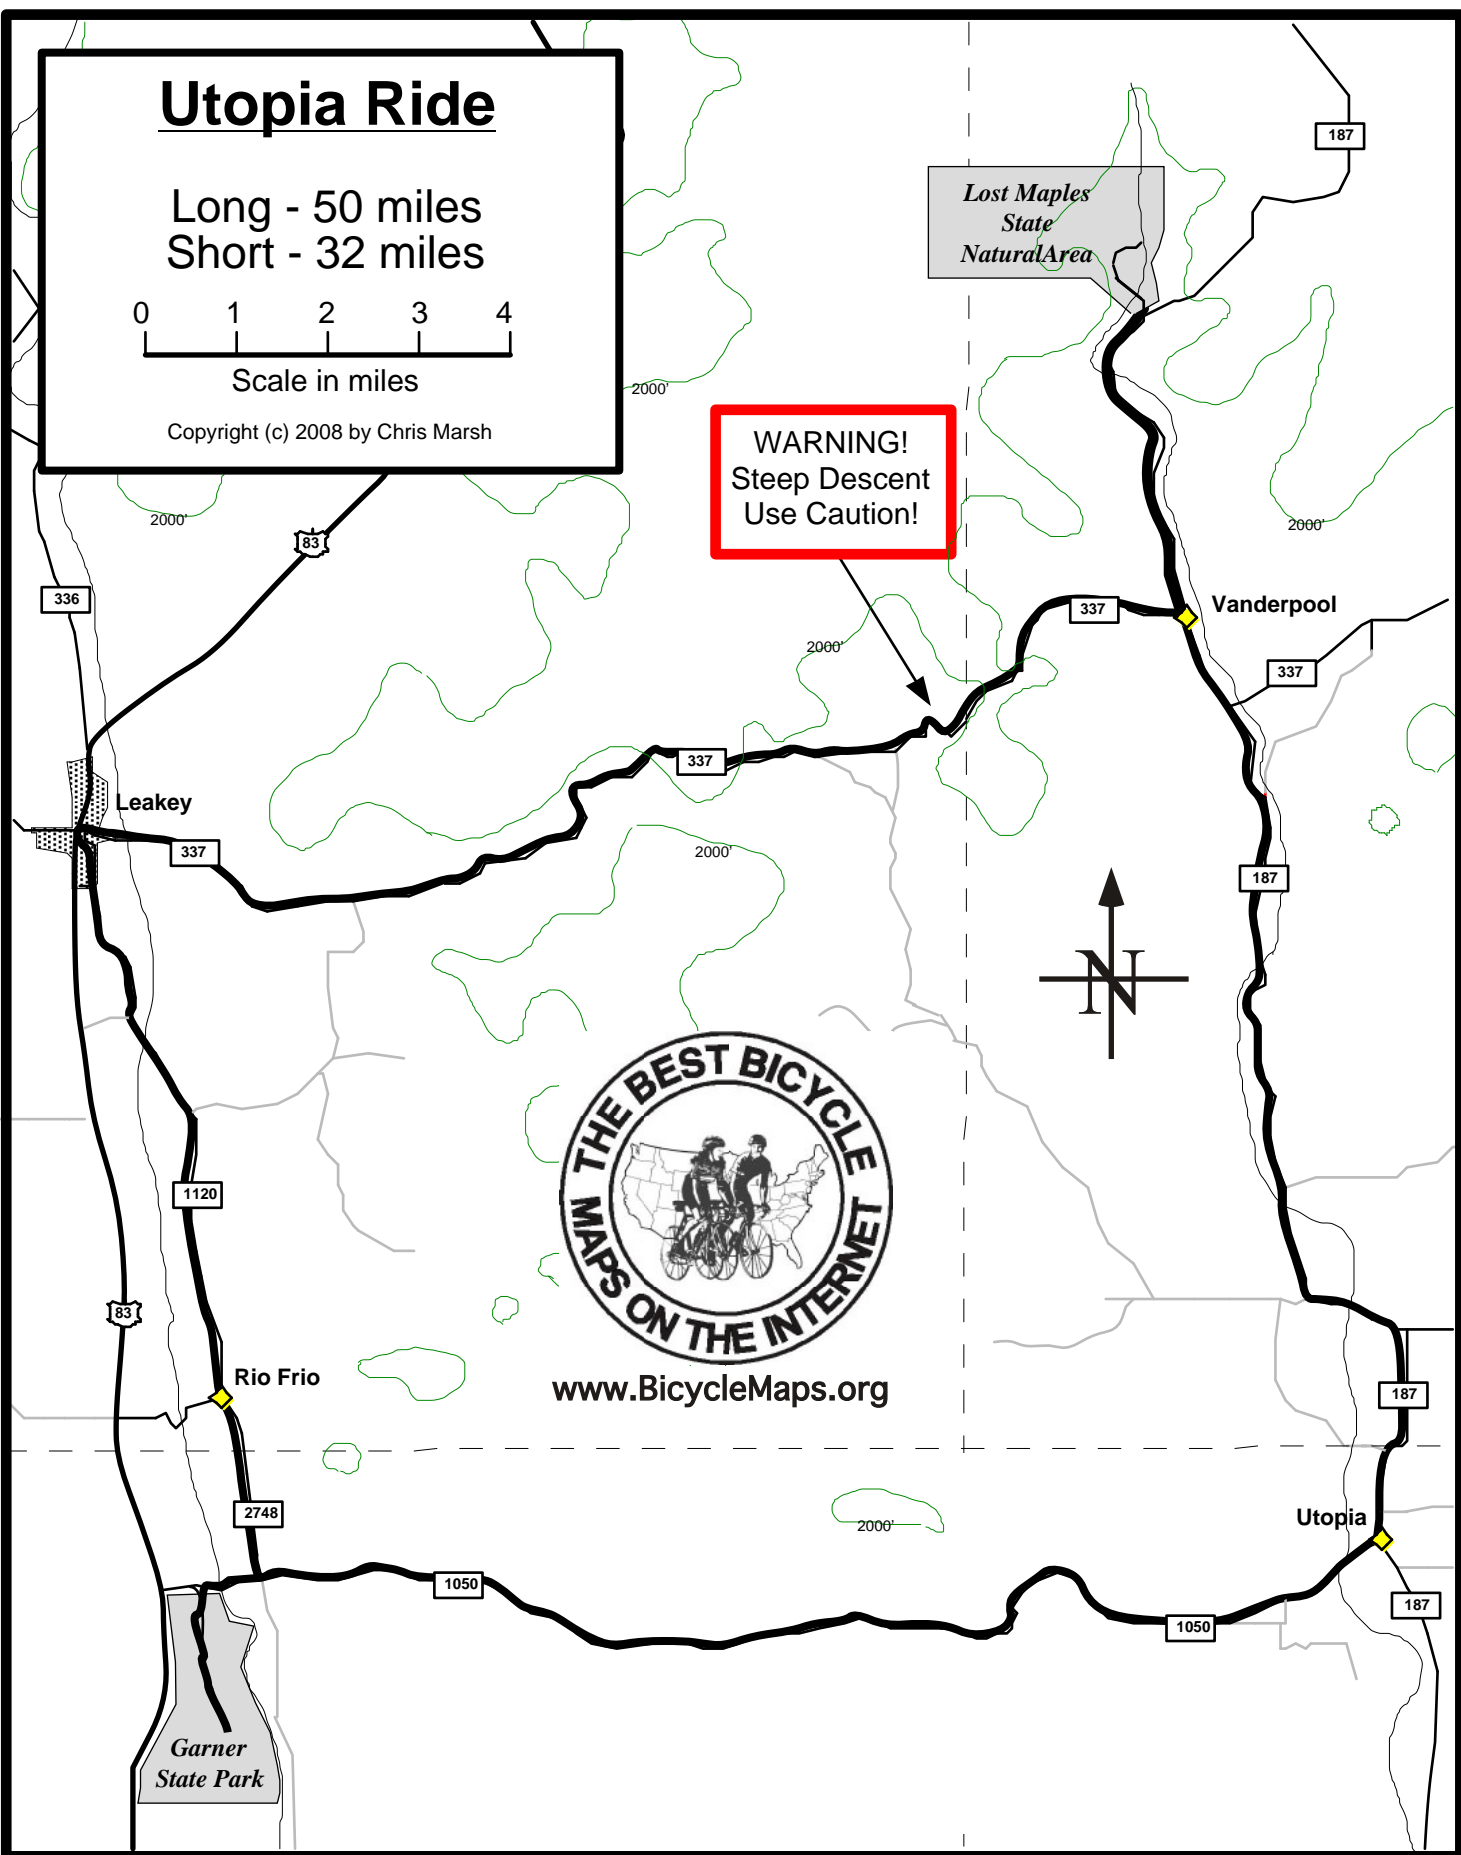

# Utopia Ride

Long - 50 miles  
Short - 32 miles

Scale in miles

Copyright (c) 2008 by Chris Marsh

**WARNING!**  
Steep Descent  
Use Caution!

[www.BicycleMaps.org](http://www.BicycleMaps.org)