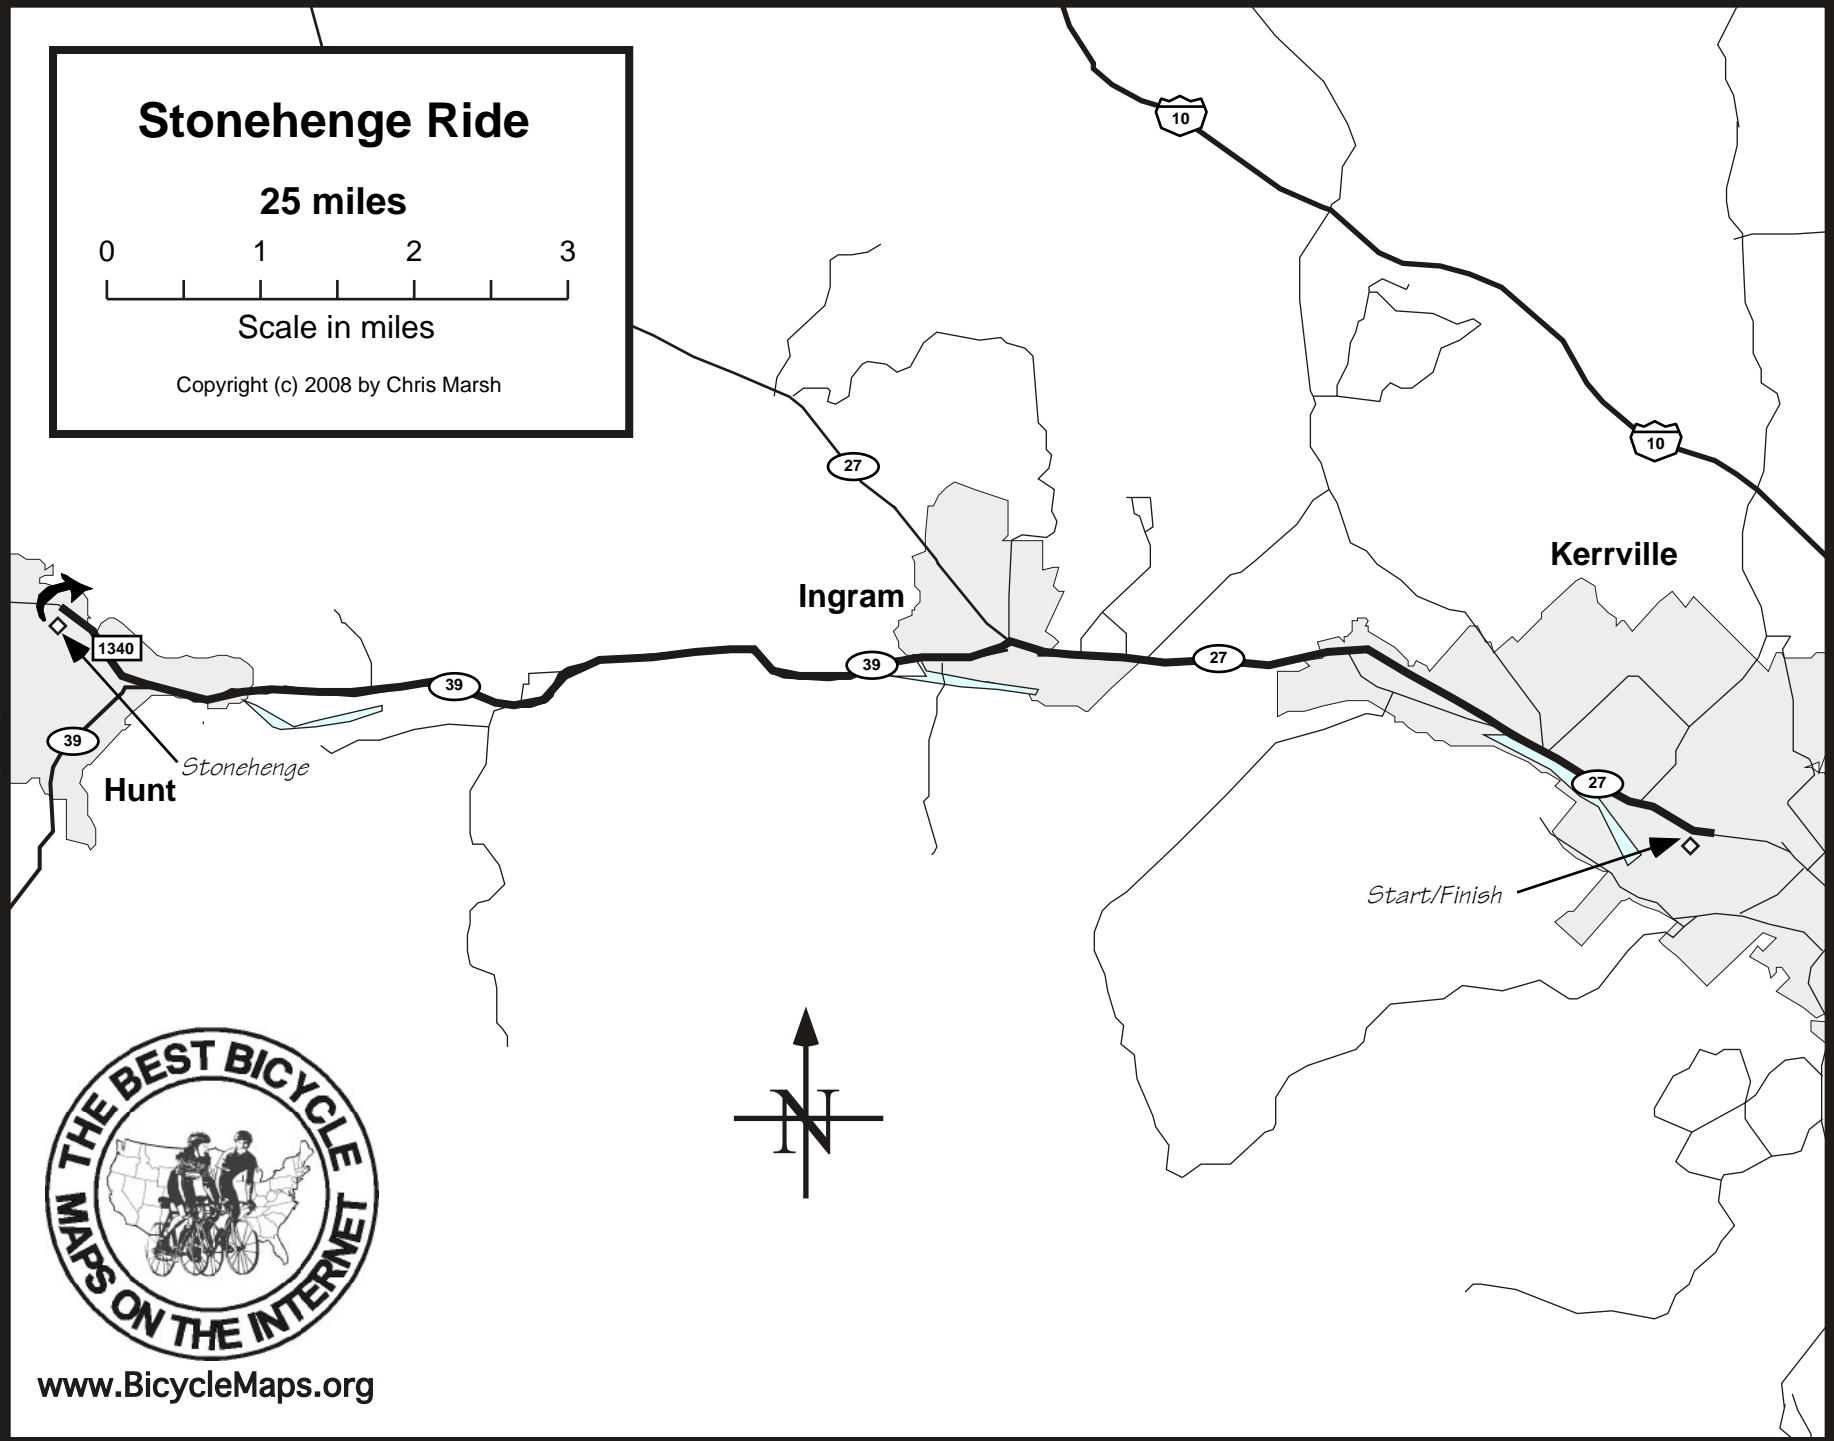

Stonehenge Ride

25 miles

Scale in miles

Copyright (c) 2008 by Chris Marsh

www.BicycleMaps.org