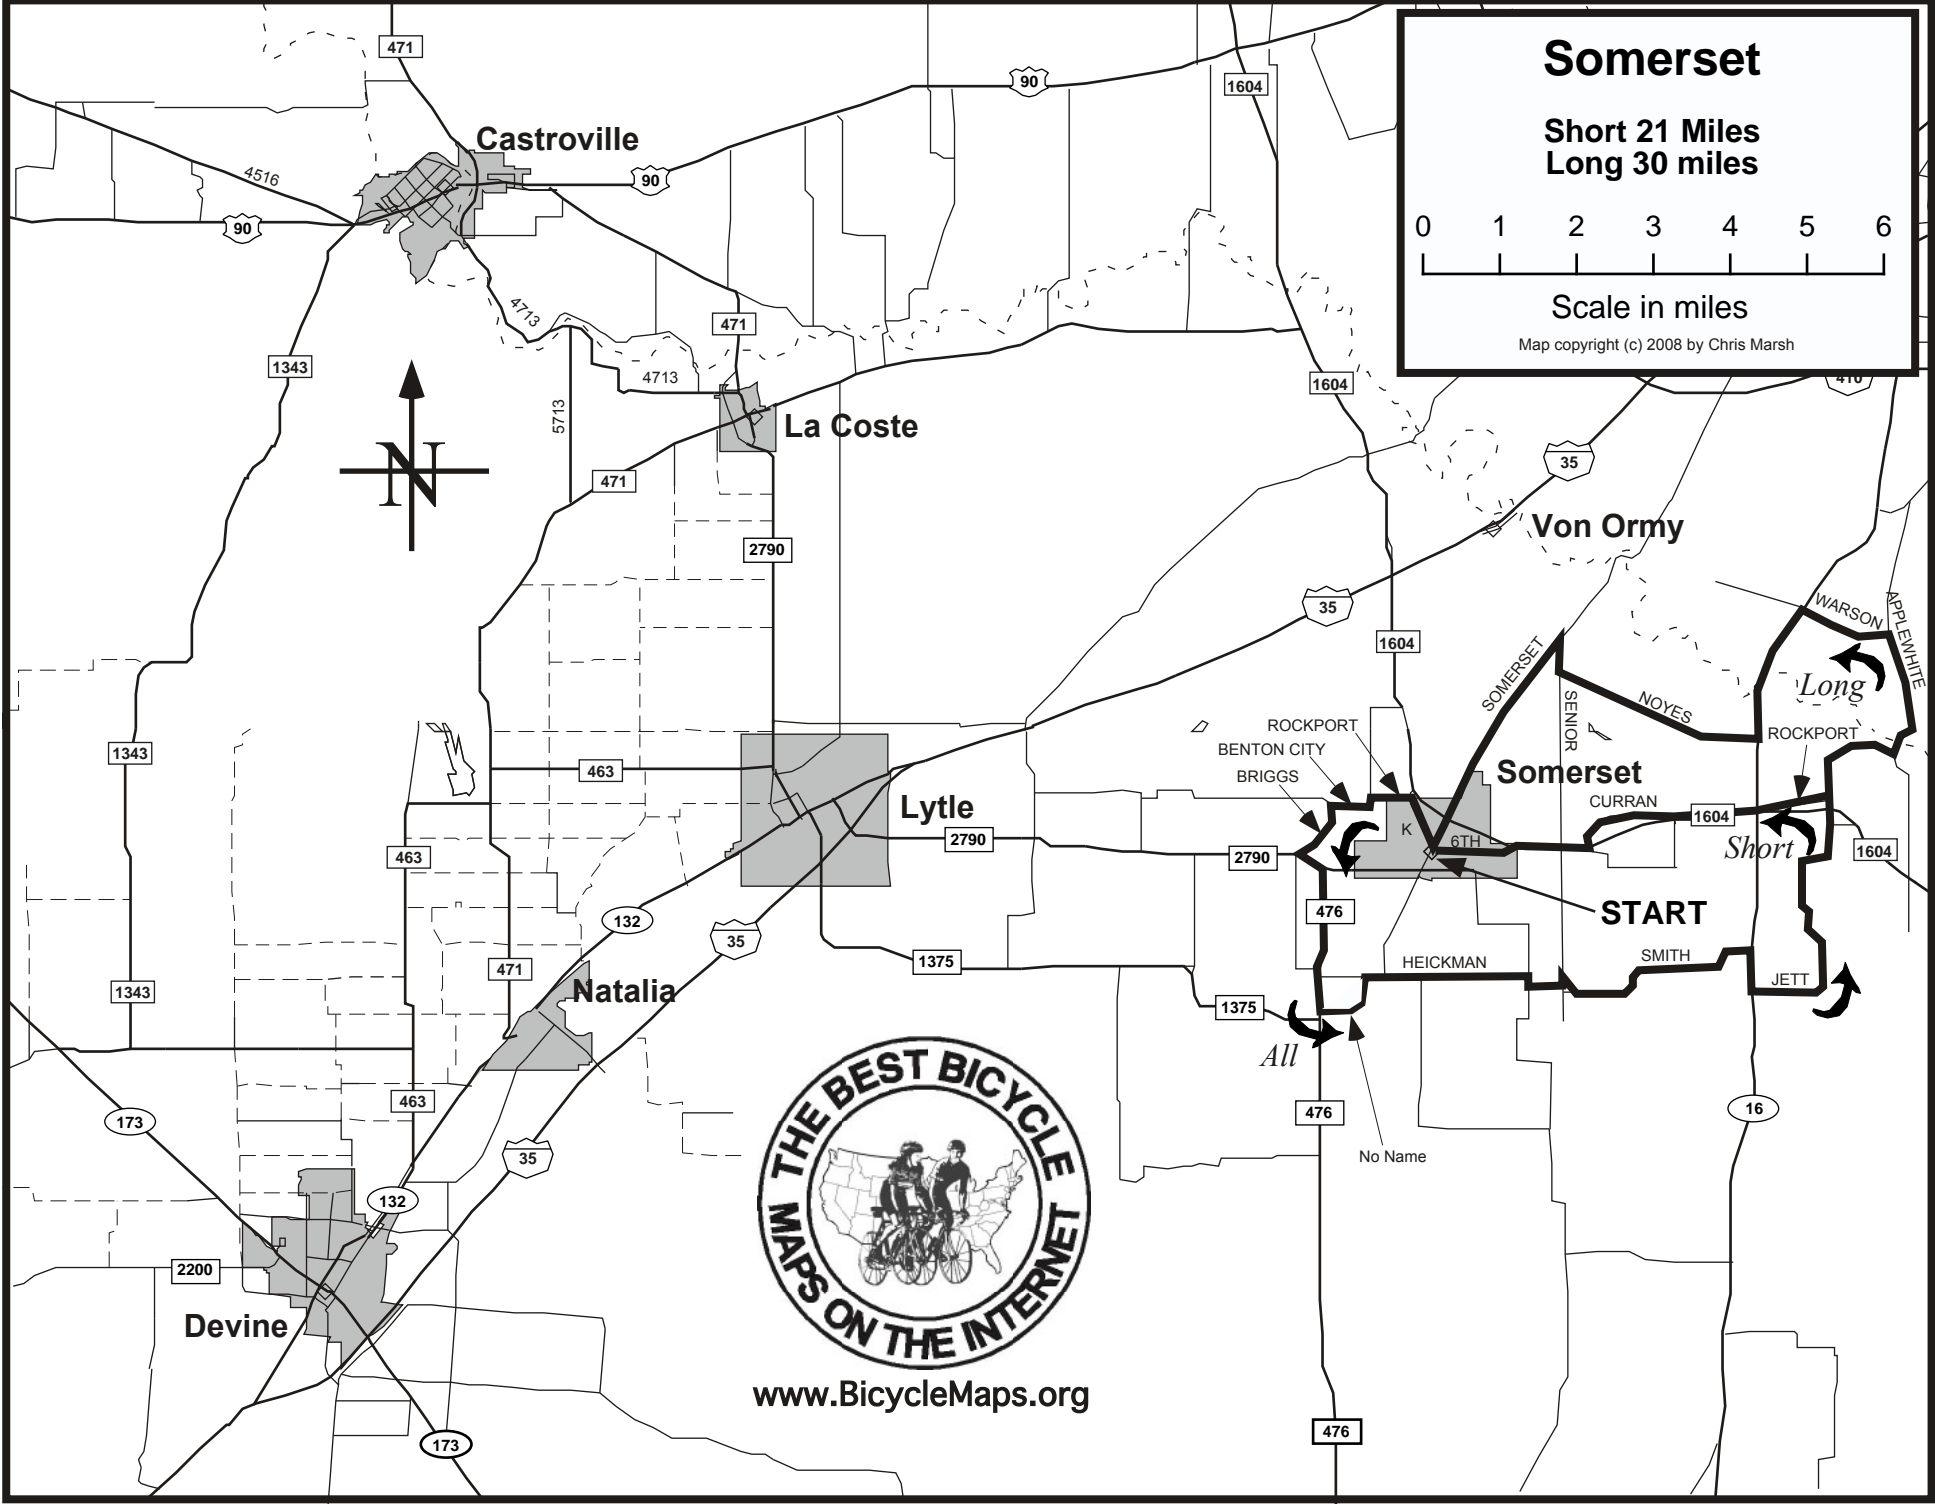

Somerset

Short 21 Miles
Long 30 miles

Scale in miles

Map copyright (c) 2008 by Chris Marsh

www.BicycleMaps.org