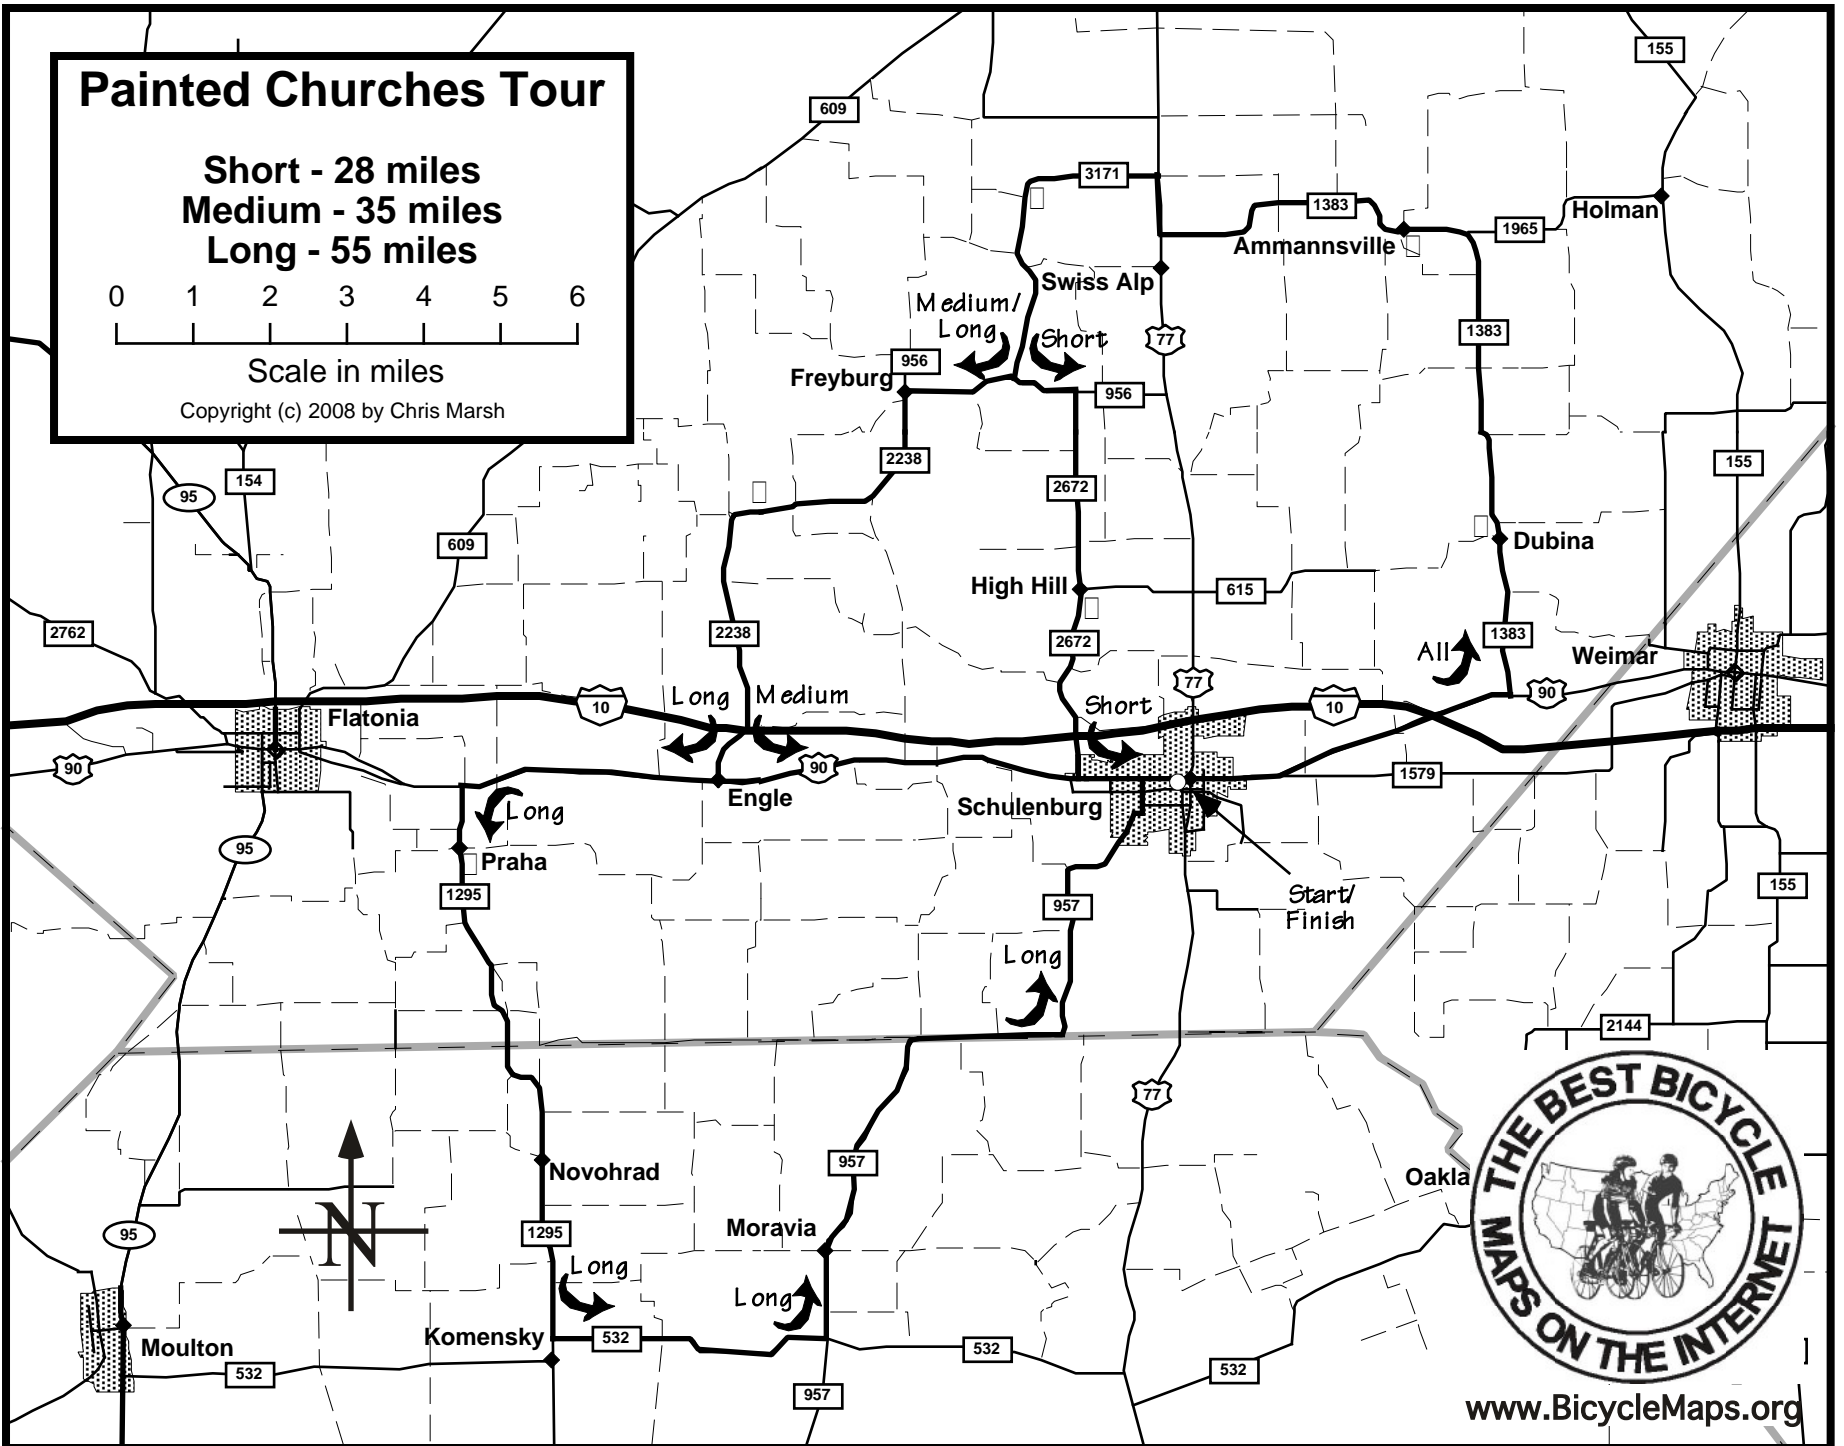

Painted Churches Tour

Short - 28 miles
Medium - 35 miles
Long - 55 miles

Scale in miles

Copyright (c) 2008 by Chris Marsh

www.BicycleMaps.org