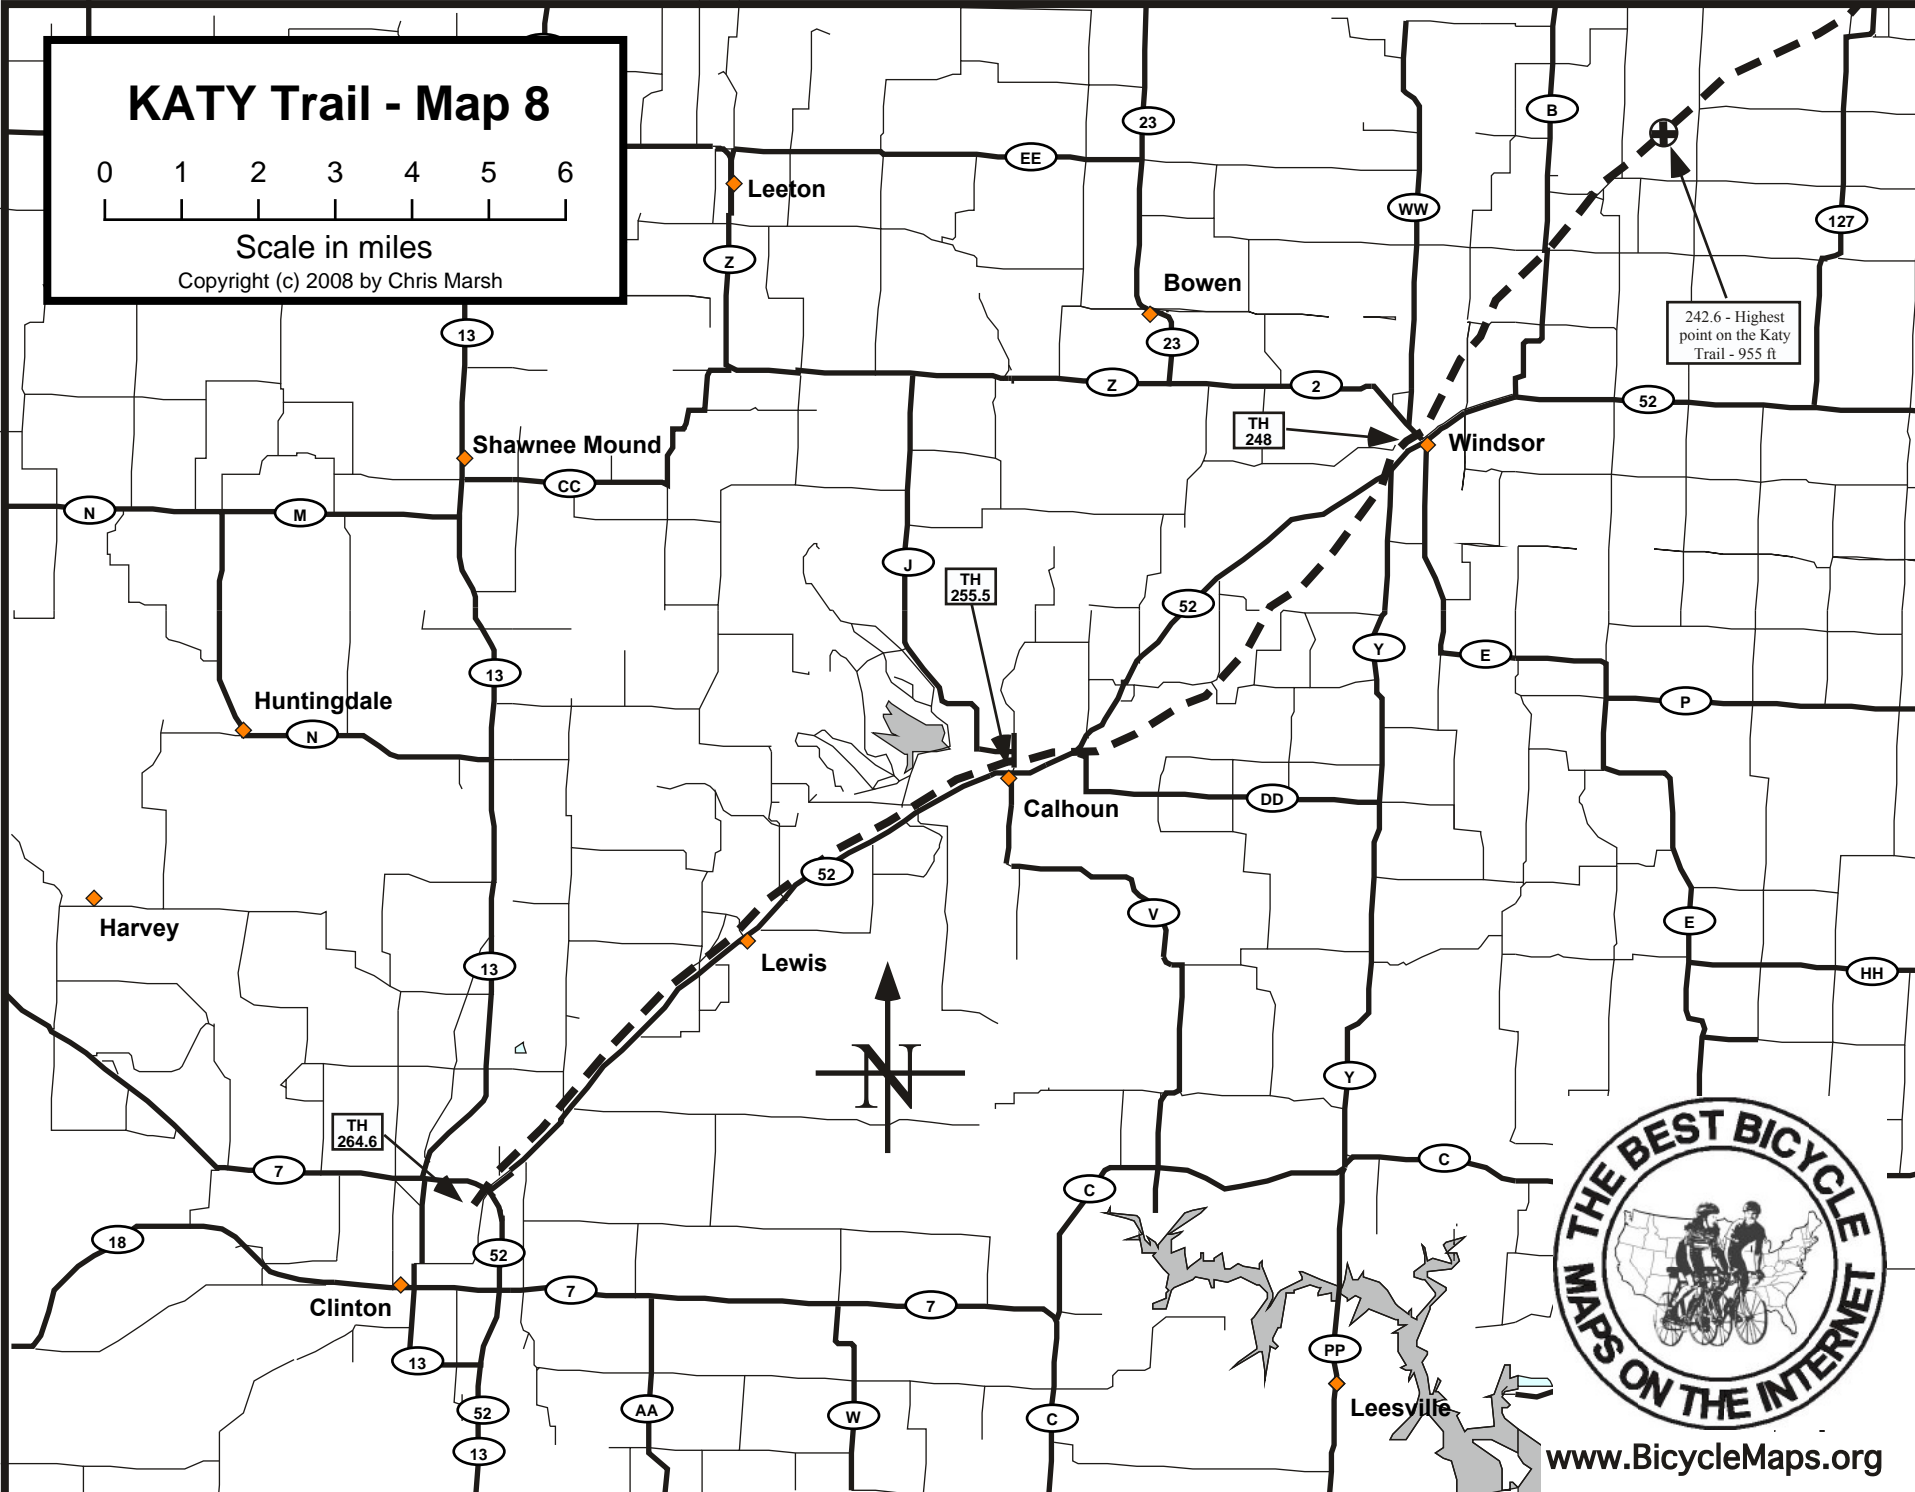

KATY Trail - Map 8

0 1 2 3 4 5 6

Scale in miles

Copyright (c) 2008 by Chris Marsh

242.6 - Highest point on the Katy Trail - 955 ft

www.BicycleMaps.org