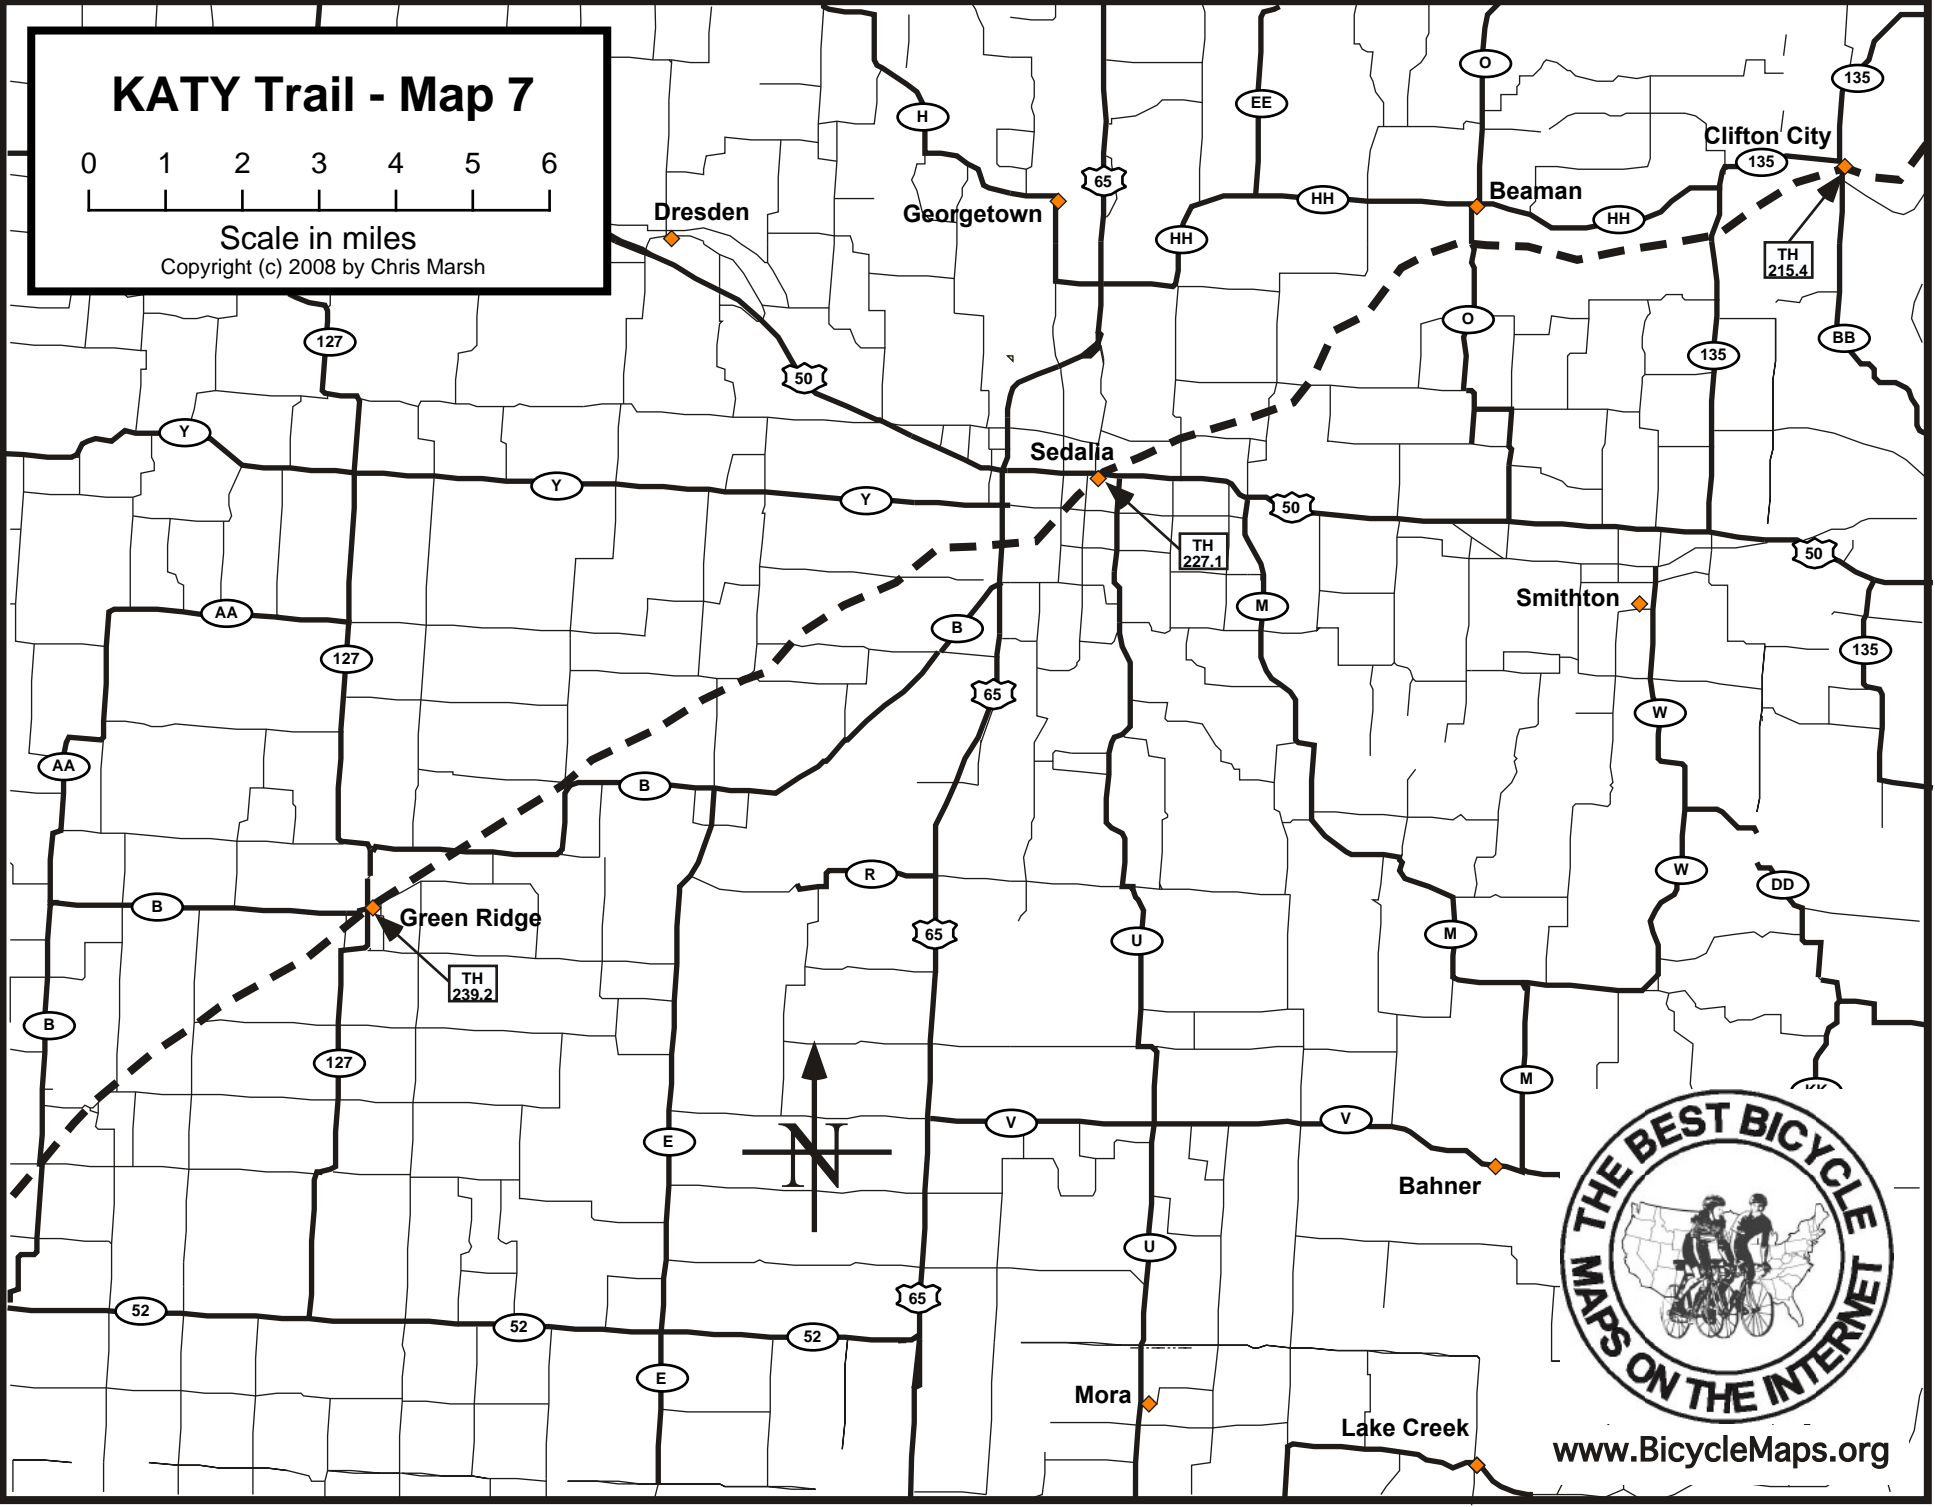

# KATY Trail - Map 7

Scale in miles

Copyright (c) 2008 by Chris Marsh

[www.BicycleMaps.org](http://www.BicycleMaps.org)