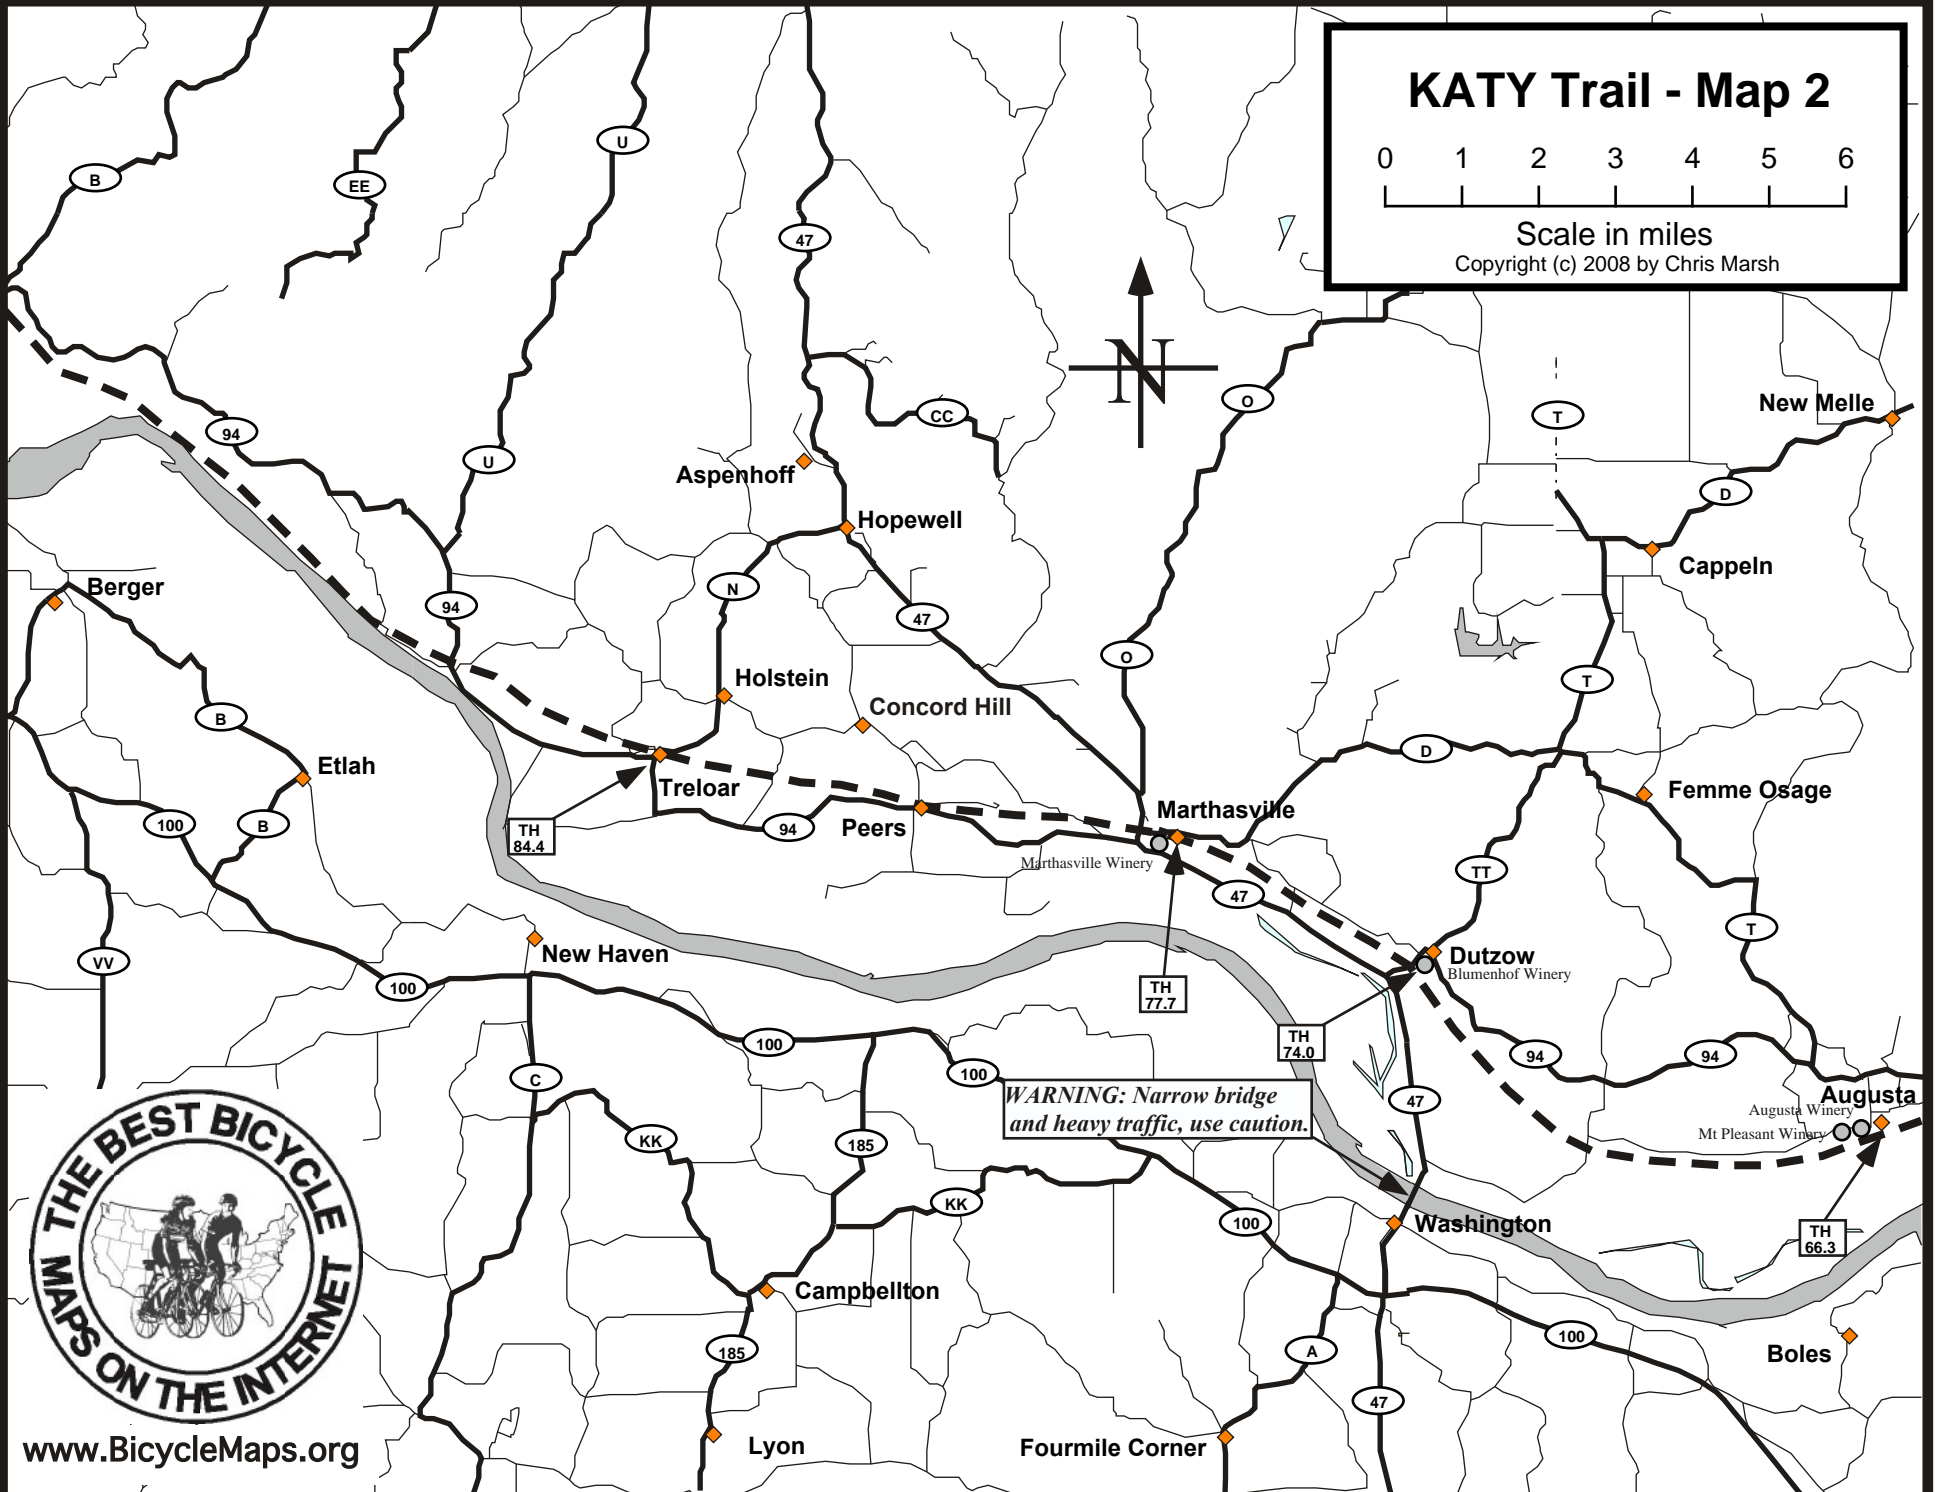

KATY Trail - Map 2

Scale in miles

Copyright (c) 2008 by Chris Marsh

TH 84.4

TH 77.7

TH 74.0

TH 66.3

**WARNING: Narrow bridge
and heavy traffic, use caution.**

www.BicycleMaps.org