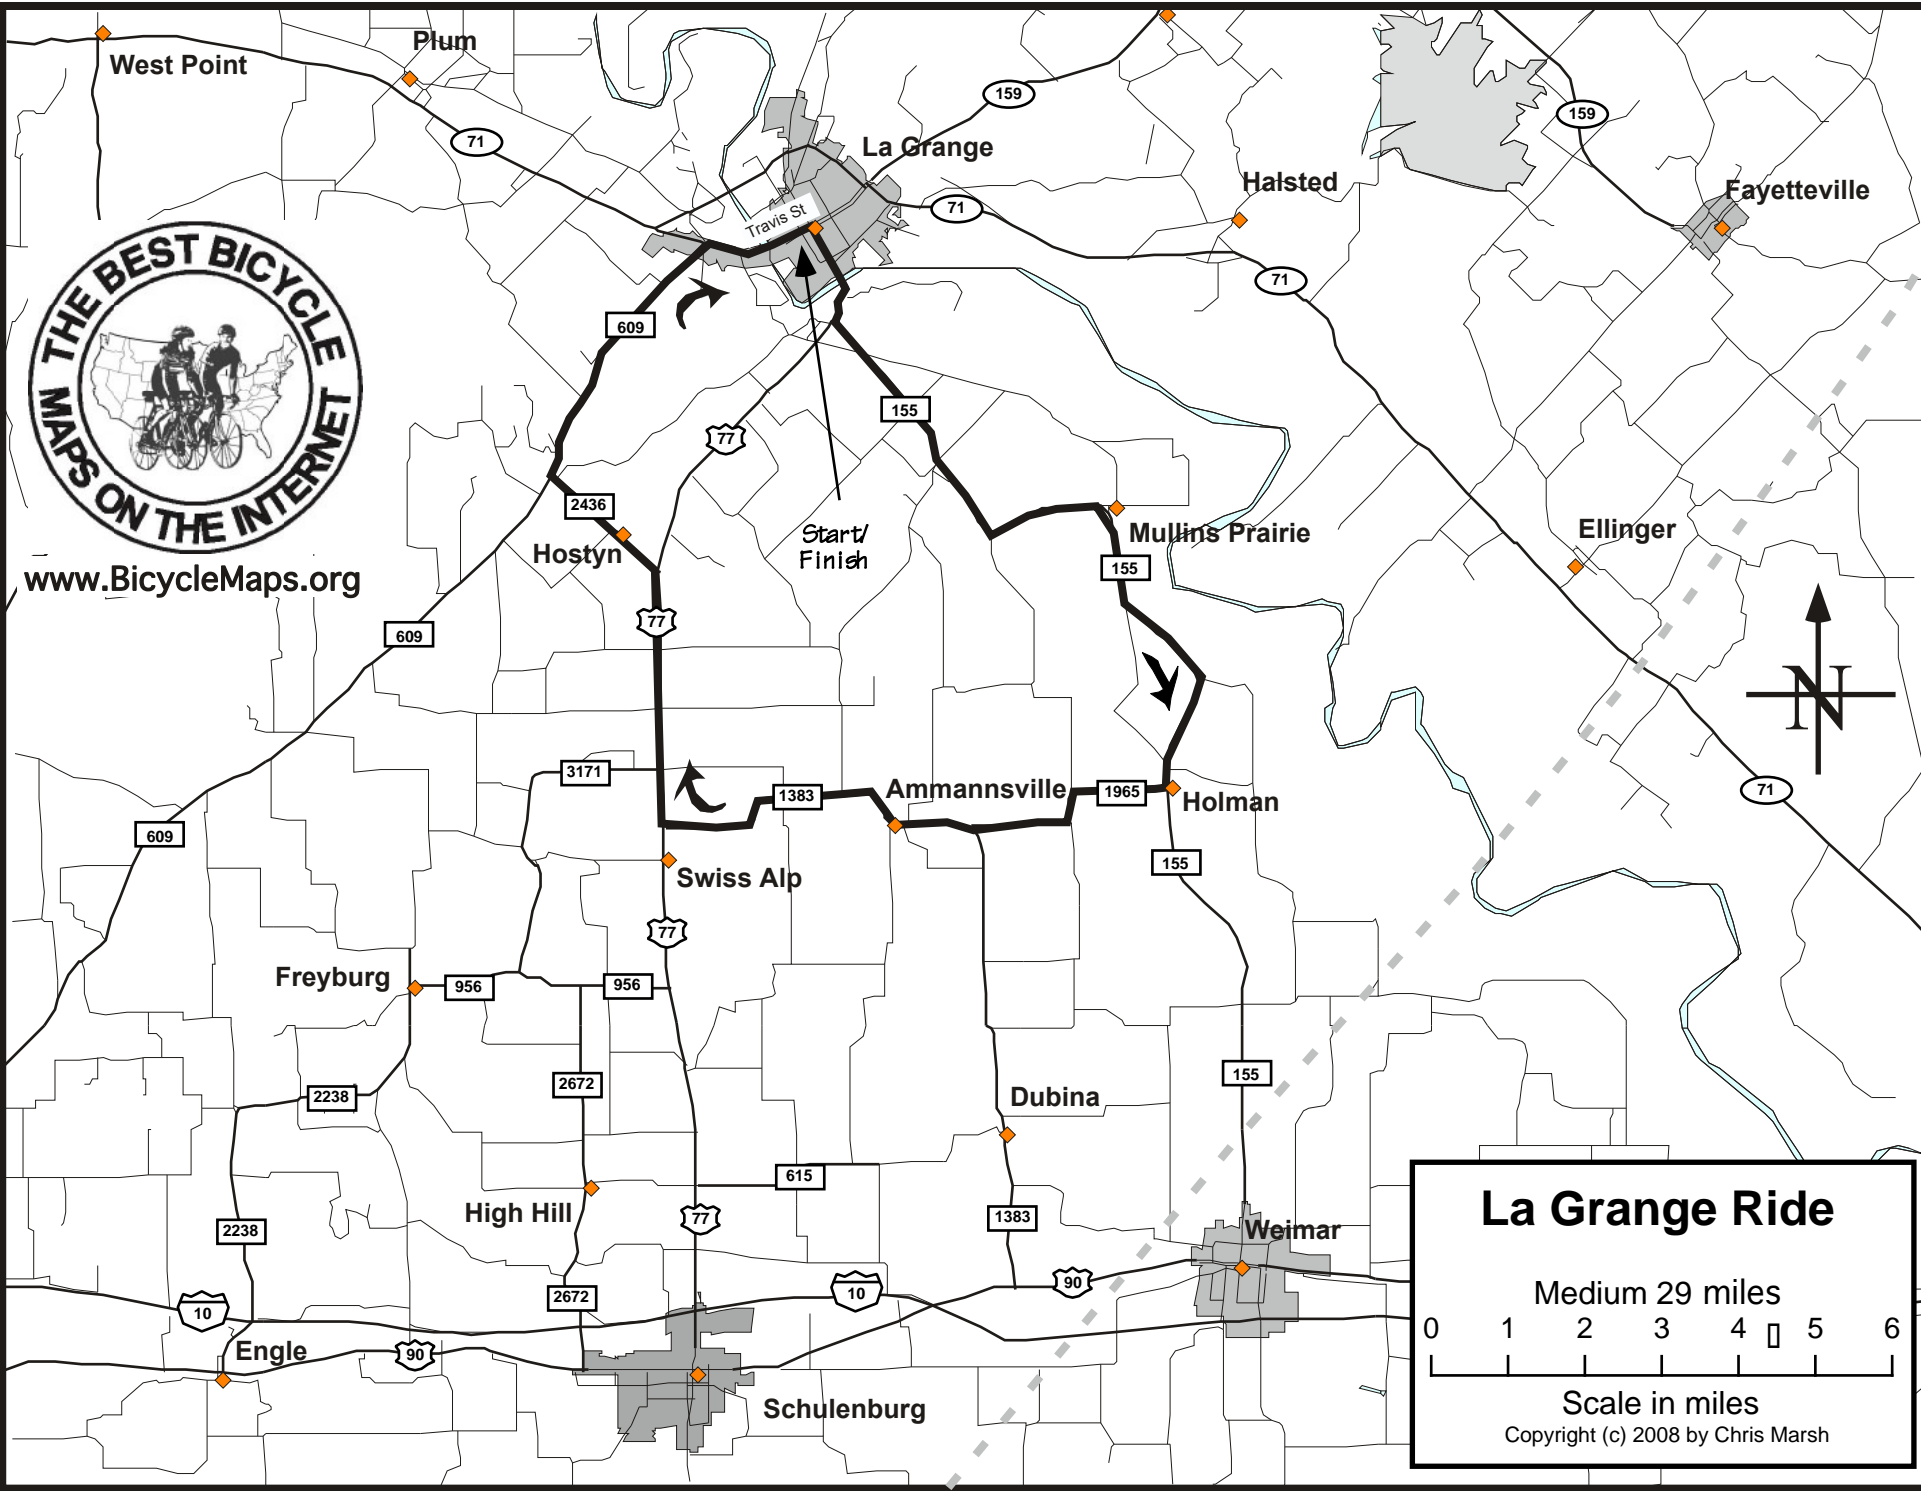

www.BicycleMaps.org

La Grange Ride

Medium 29 miles

0 1 2 3 4 5 6

Scale in miles

Copyright (c) 2008 by Chris Marsh