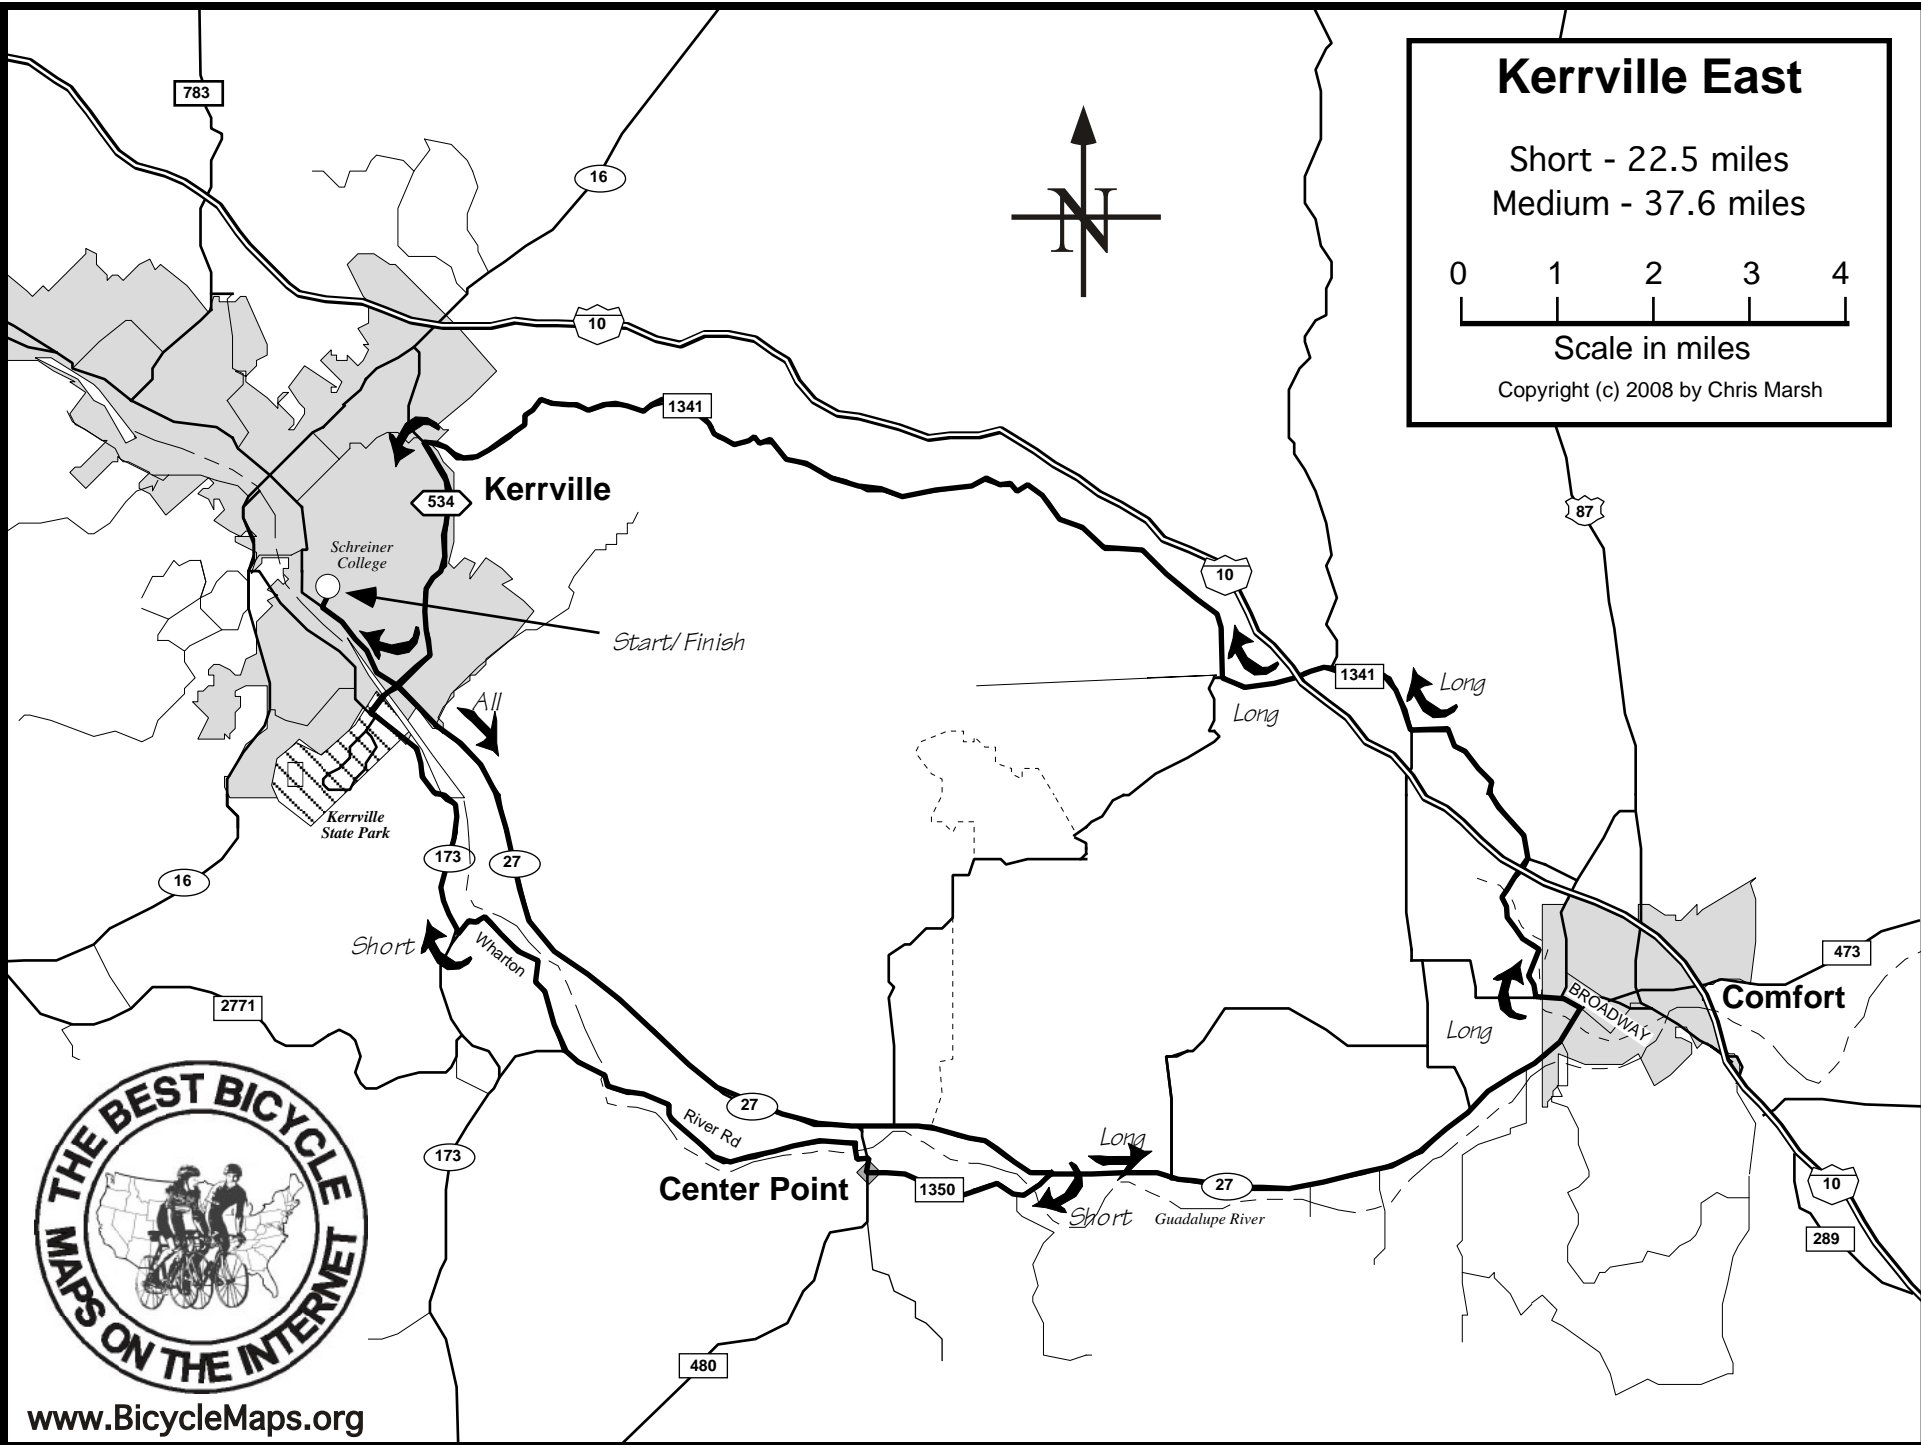

# Kerrville East

Short - 22.5 miles  
Medium - 37.6 miles

Scale in miles

Copyright (c) 2008 by Chris Marsh

[www.BicycleMaps.org](http://www.BicycleMaps.org)