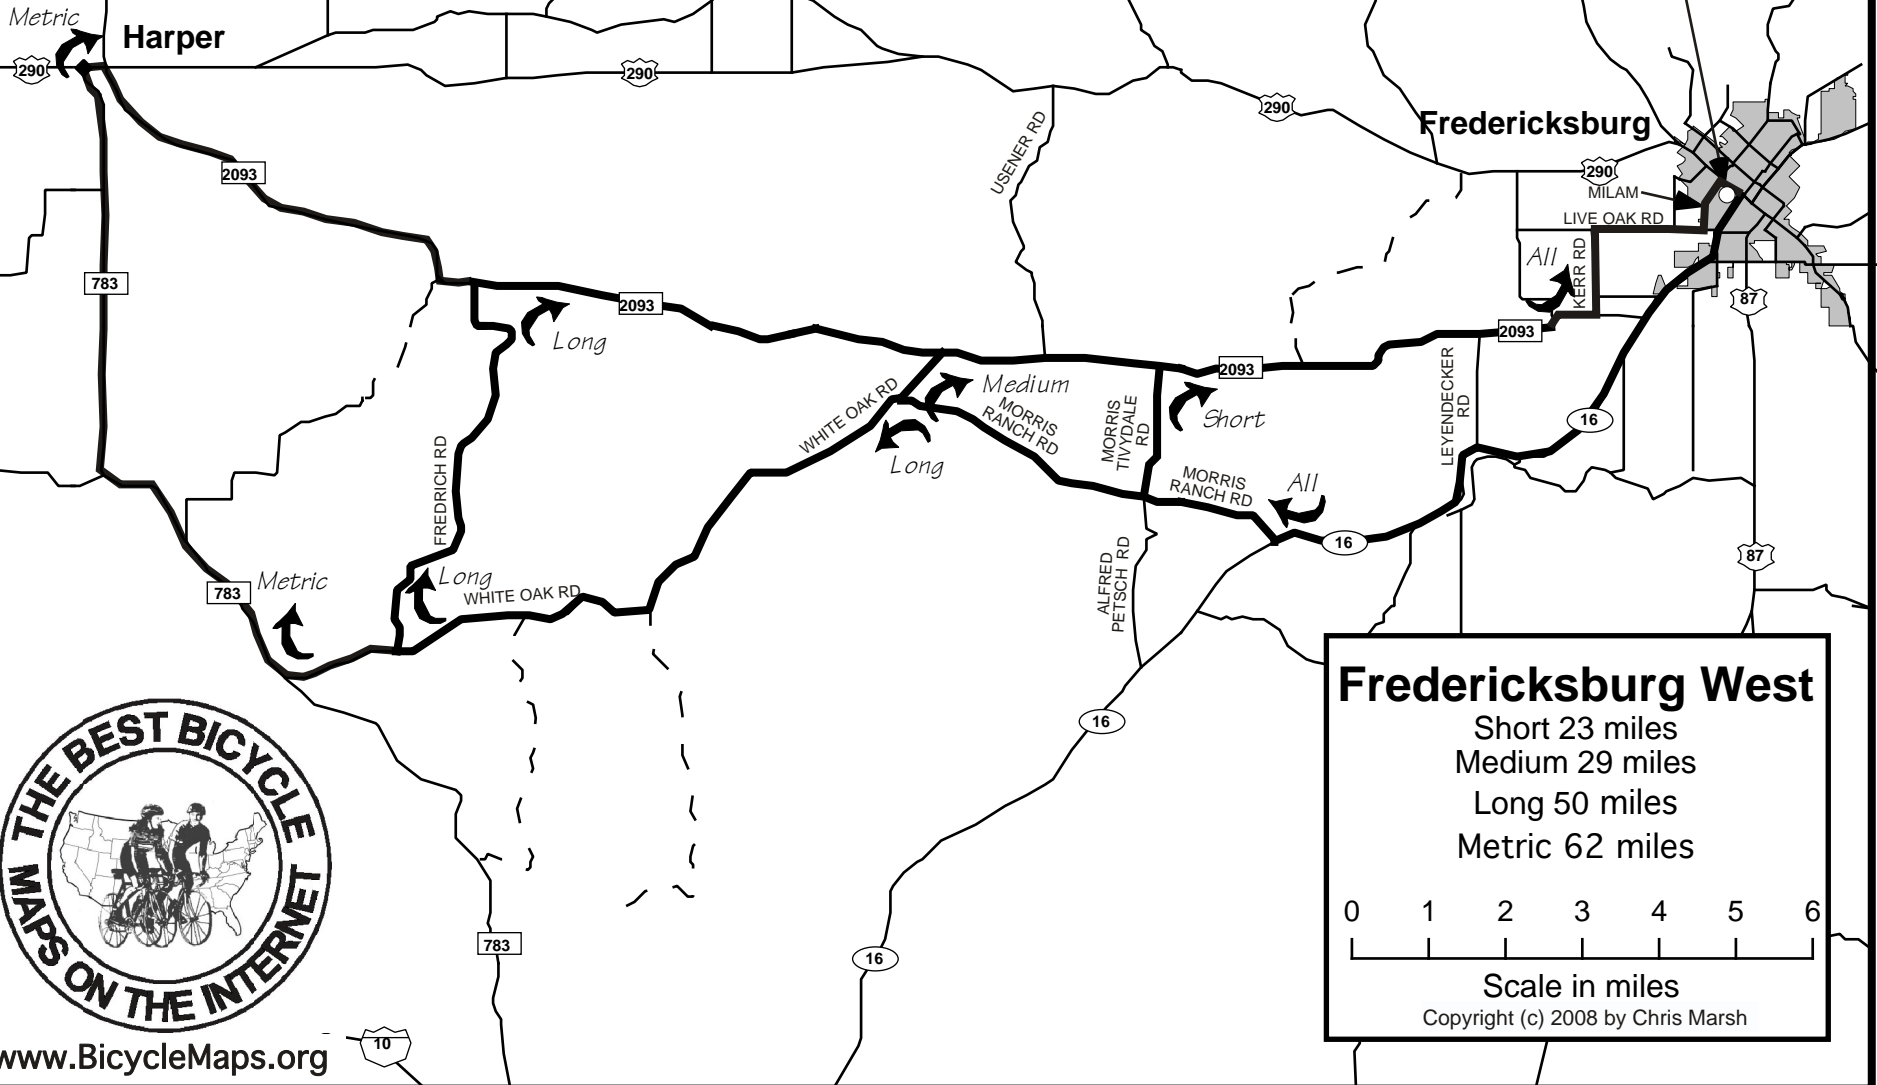

Harper

Fredericksburg

Start/Finish

www.BicycleMaps.org

Fredericksburg West
Short 23 miles
Medium 29 miles
Long 50 miles
Metric 62 miles

Scale in miles
Copyright (c) 2008 by Chris Marsh