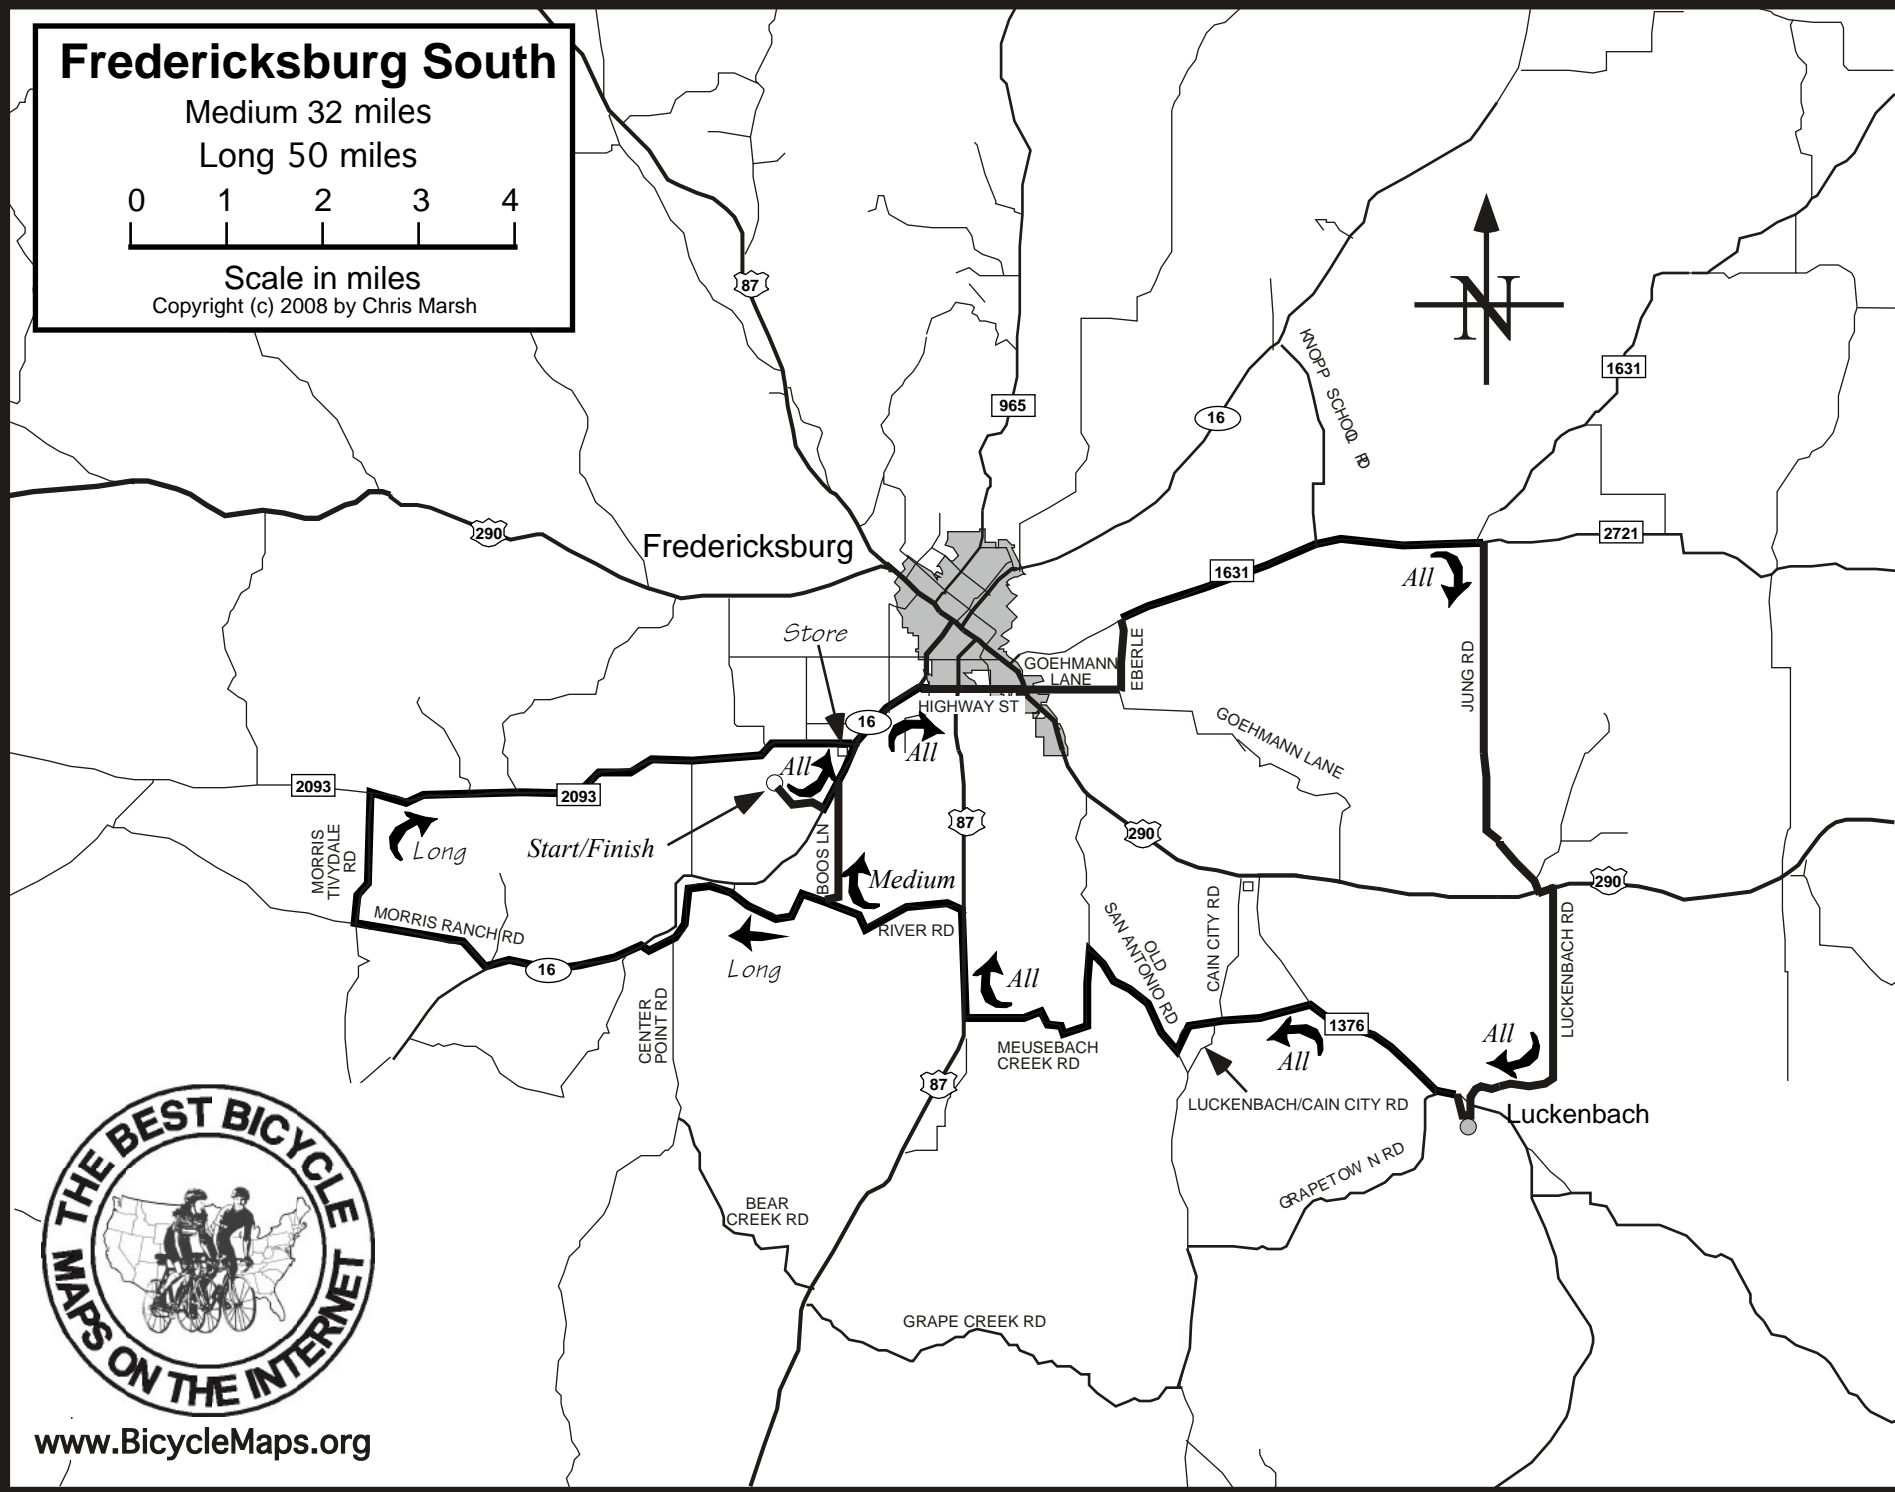

# Fredericksburg South

Medium 32 miles

Long 50 miles

Scale in miles

Copyright (c) 2008 by Chris Marsh

[www.BicycleMaps.org](http://www.BicycleMaps.org)