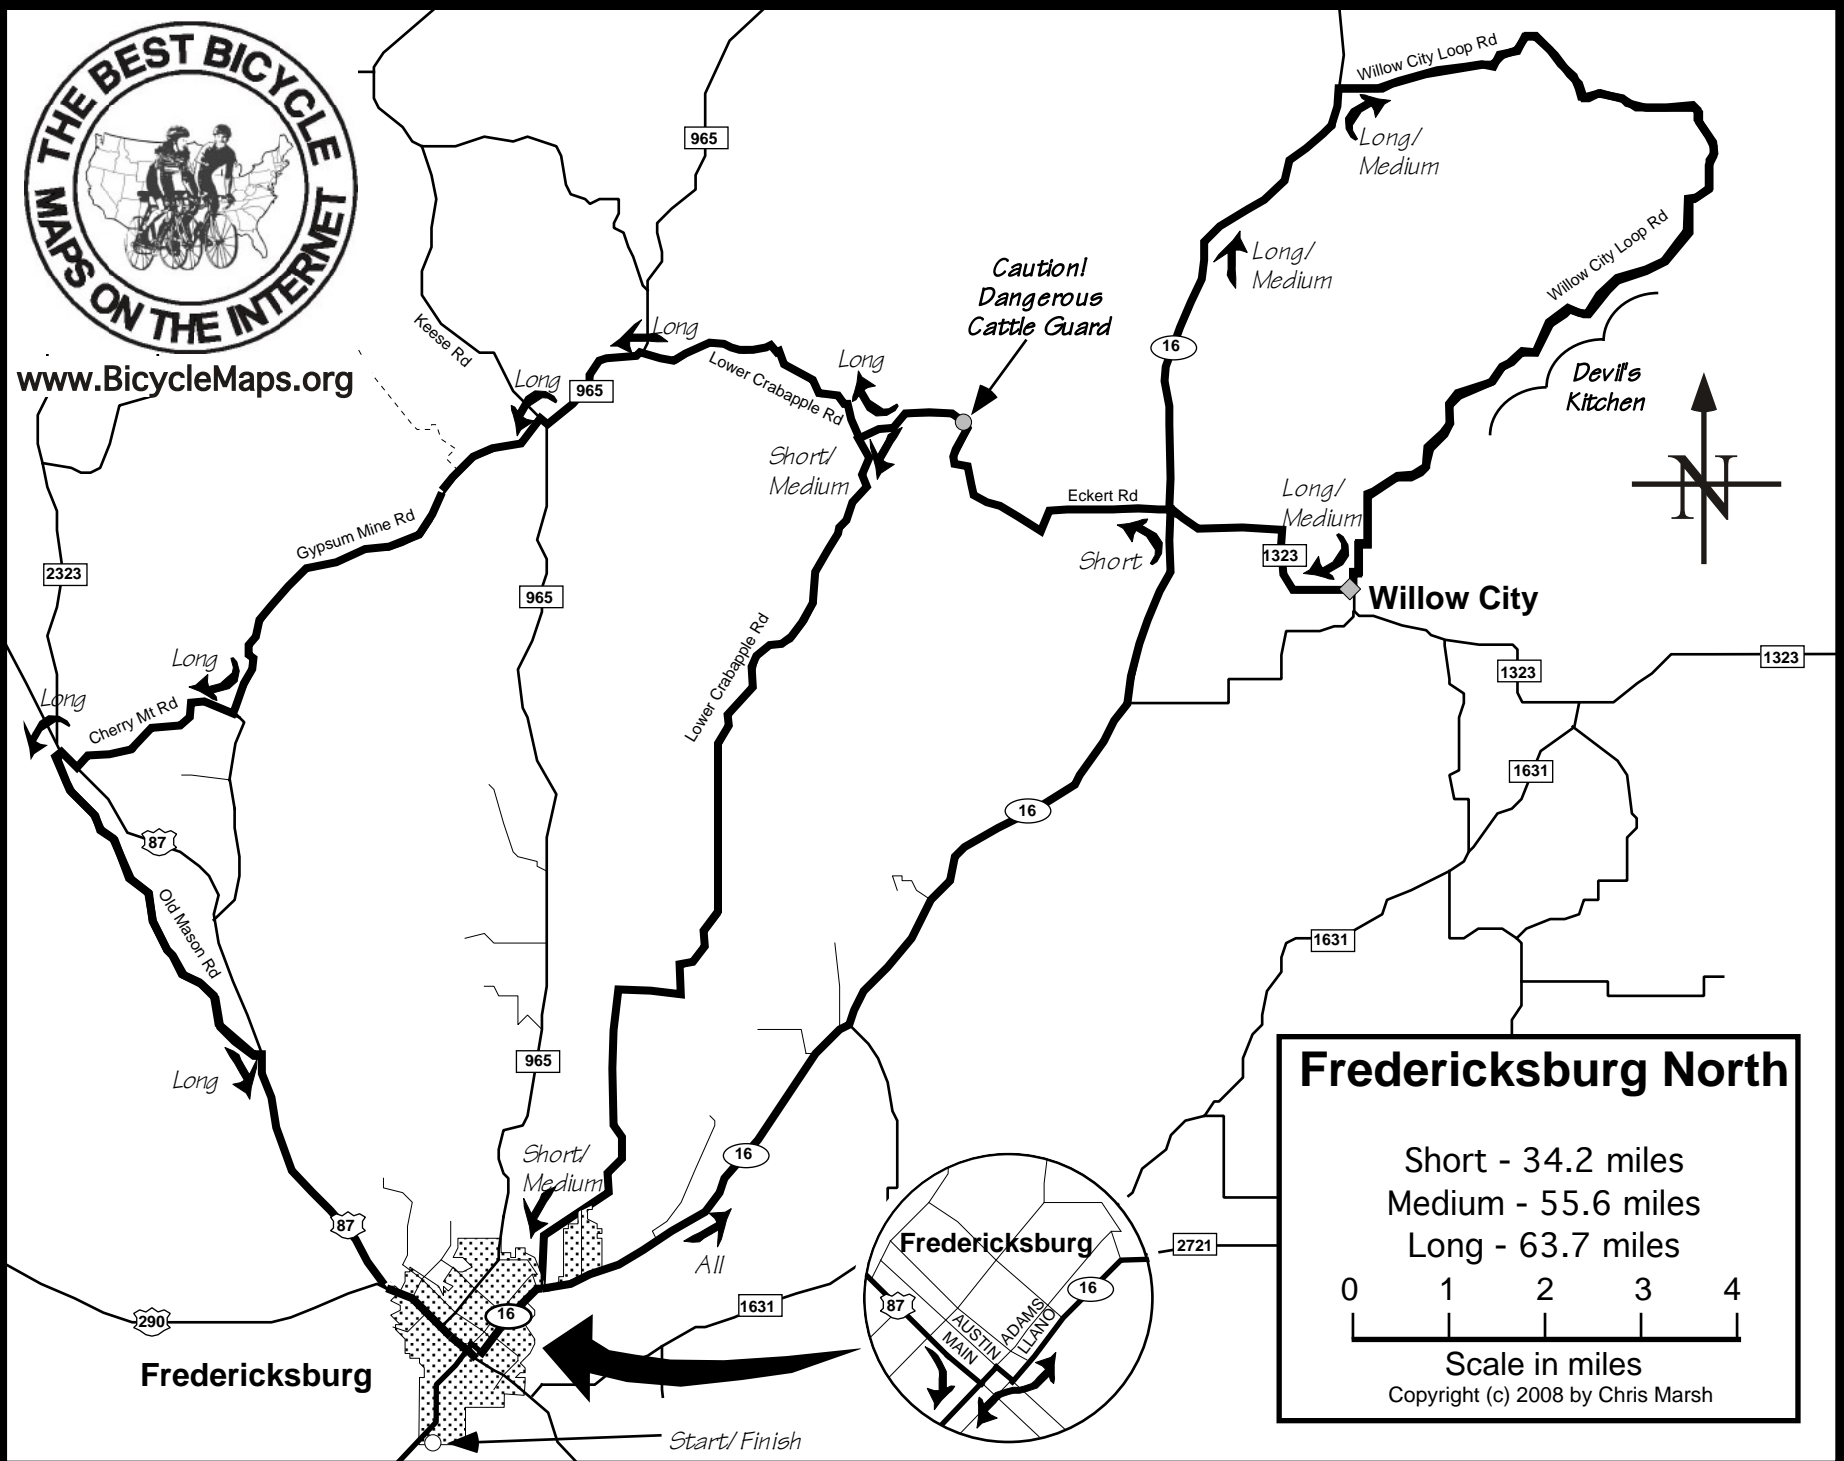

www.BicycleMaps.org

**Fredericksburg North**

Short - 34.2 miles  
Medium - 55.6 miles  
Long - 63.7 miles

Scale in miles  
Copyright (c) 2008 by Chris Marsh

Fredericksburg

Willow City

Fredericksburg

Start/Finish