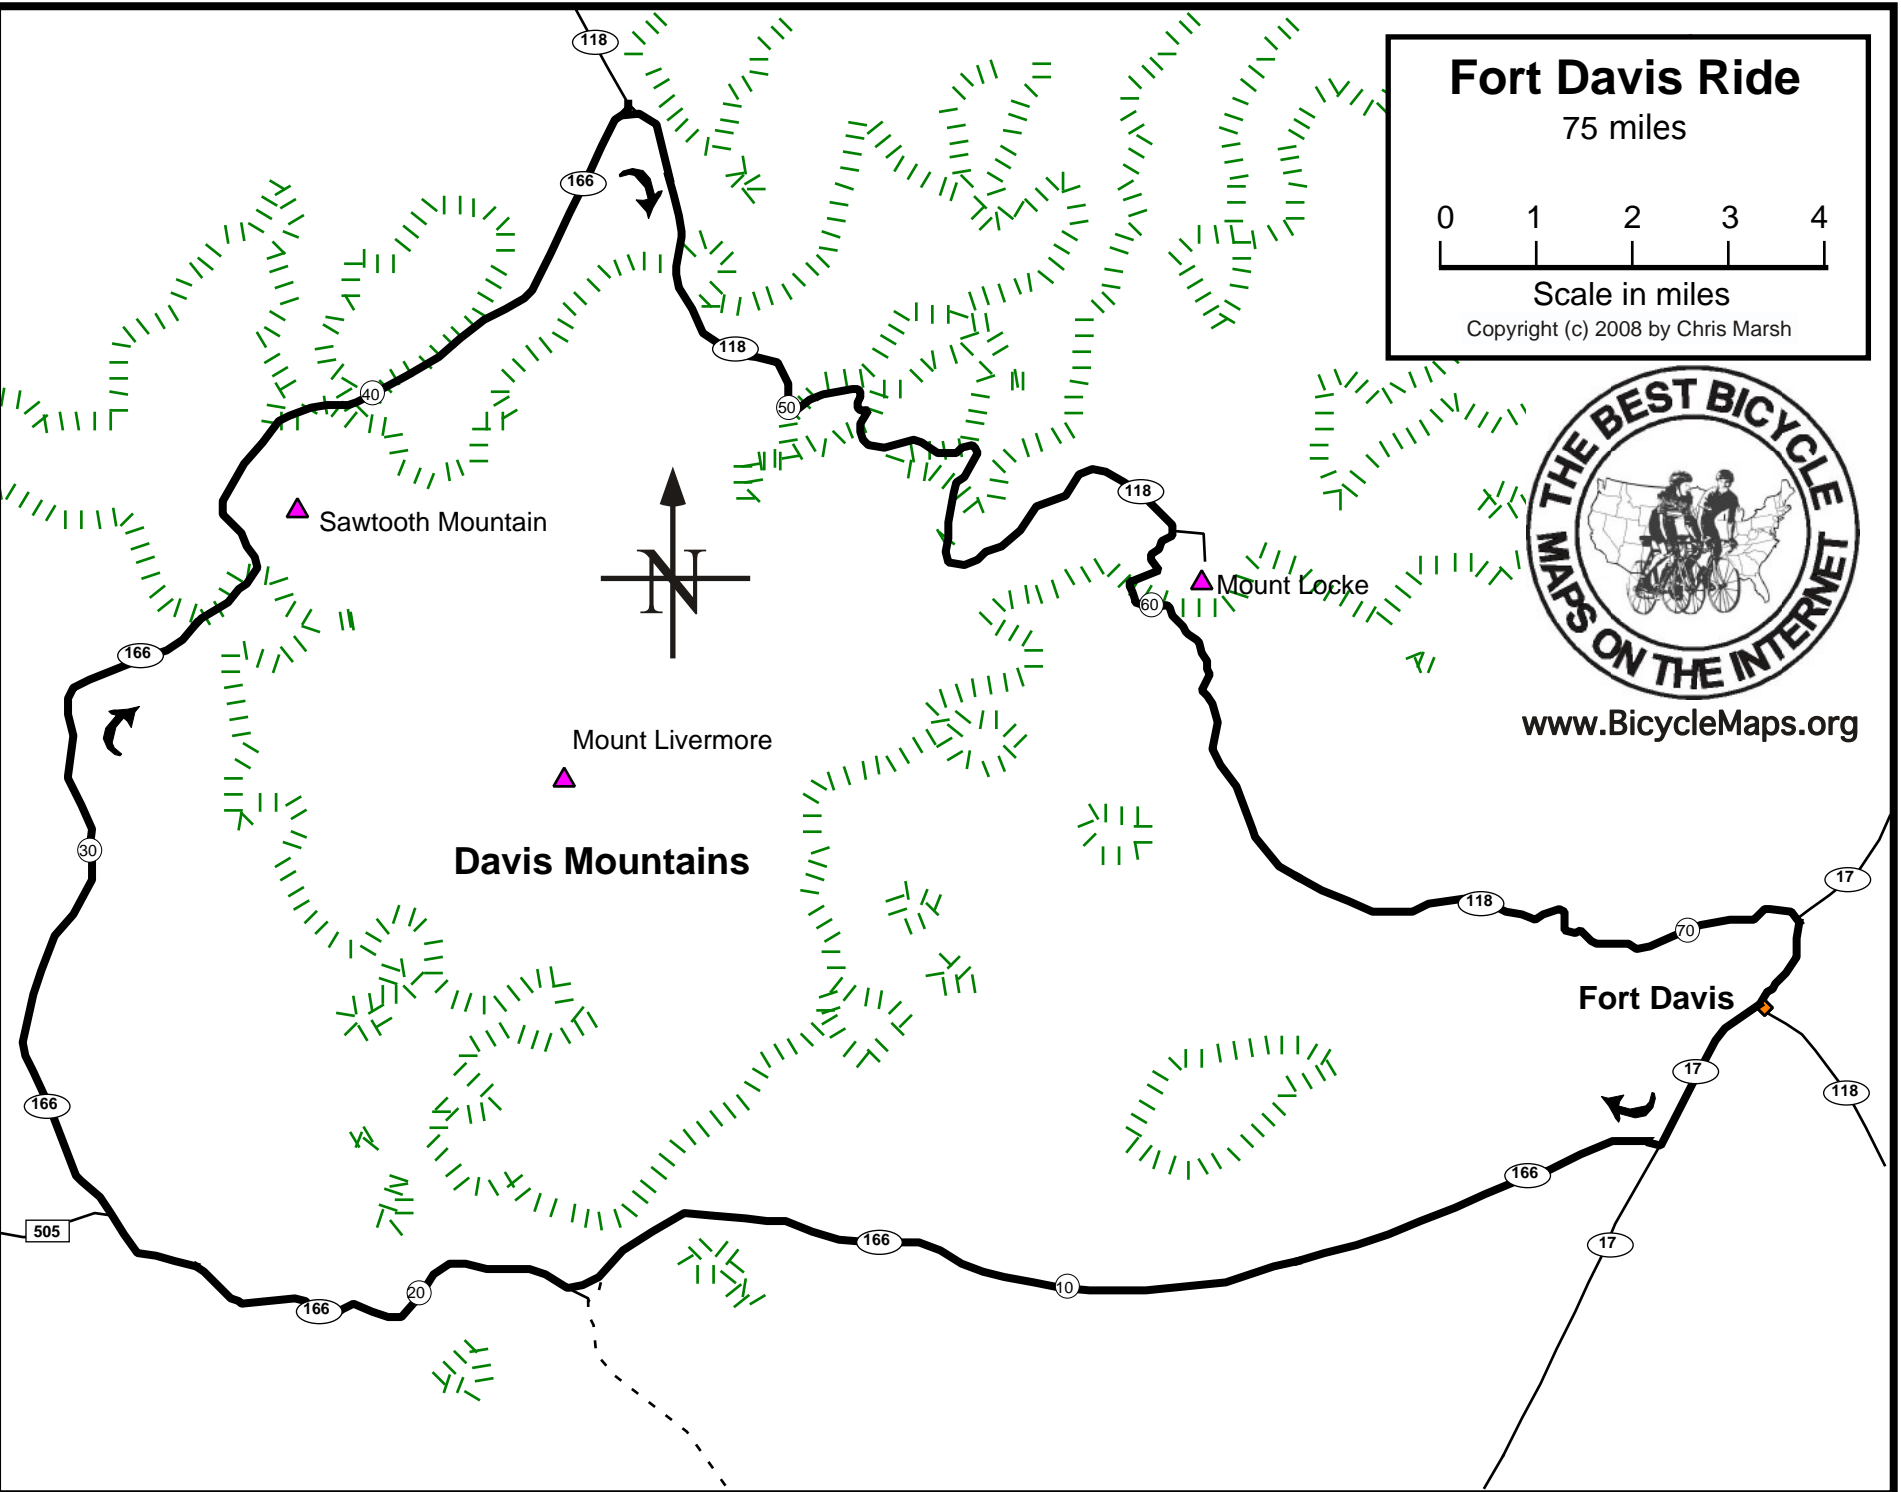

# Fort Davis Ride

75 miles

Scale in miles

Copyright (c) 2008 by Chris Marsh

[www.BicycleMaps.org](http://www.BicycleMaps.org)

Sawtooth Mountain

Mount Livermore

**Davis Mountains**

Mount Locke

Fort Davis