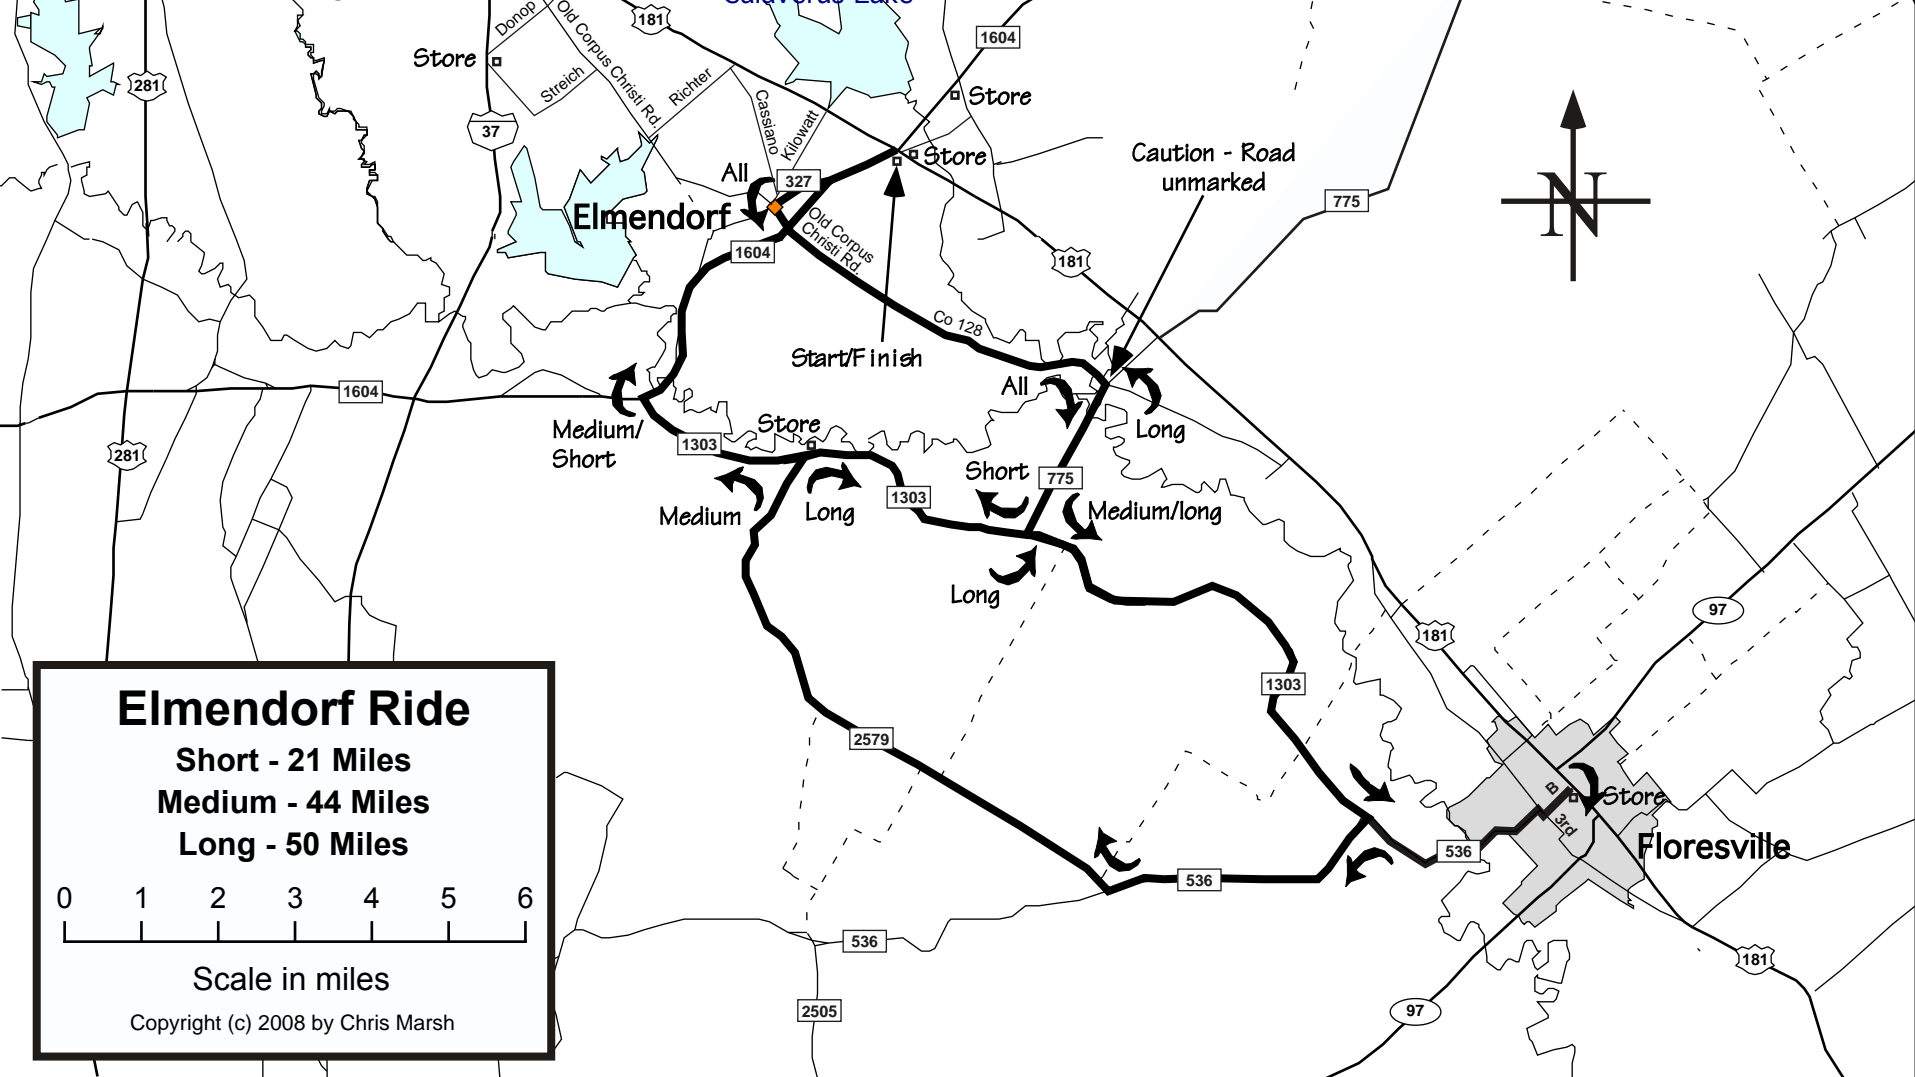

www.BicycleMaps.org

Elmendorf Ride

- Short - 21 Miles
- Medium - 44 Miles
- Long - 50 Miles

Scale in miles

Copyright (c) 2008 by Chris Marsh