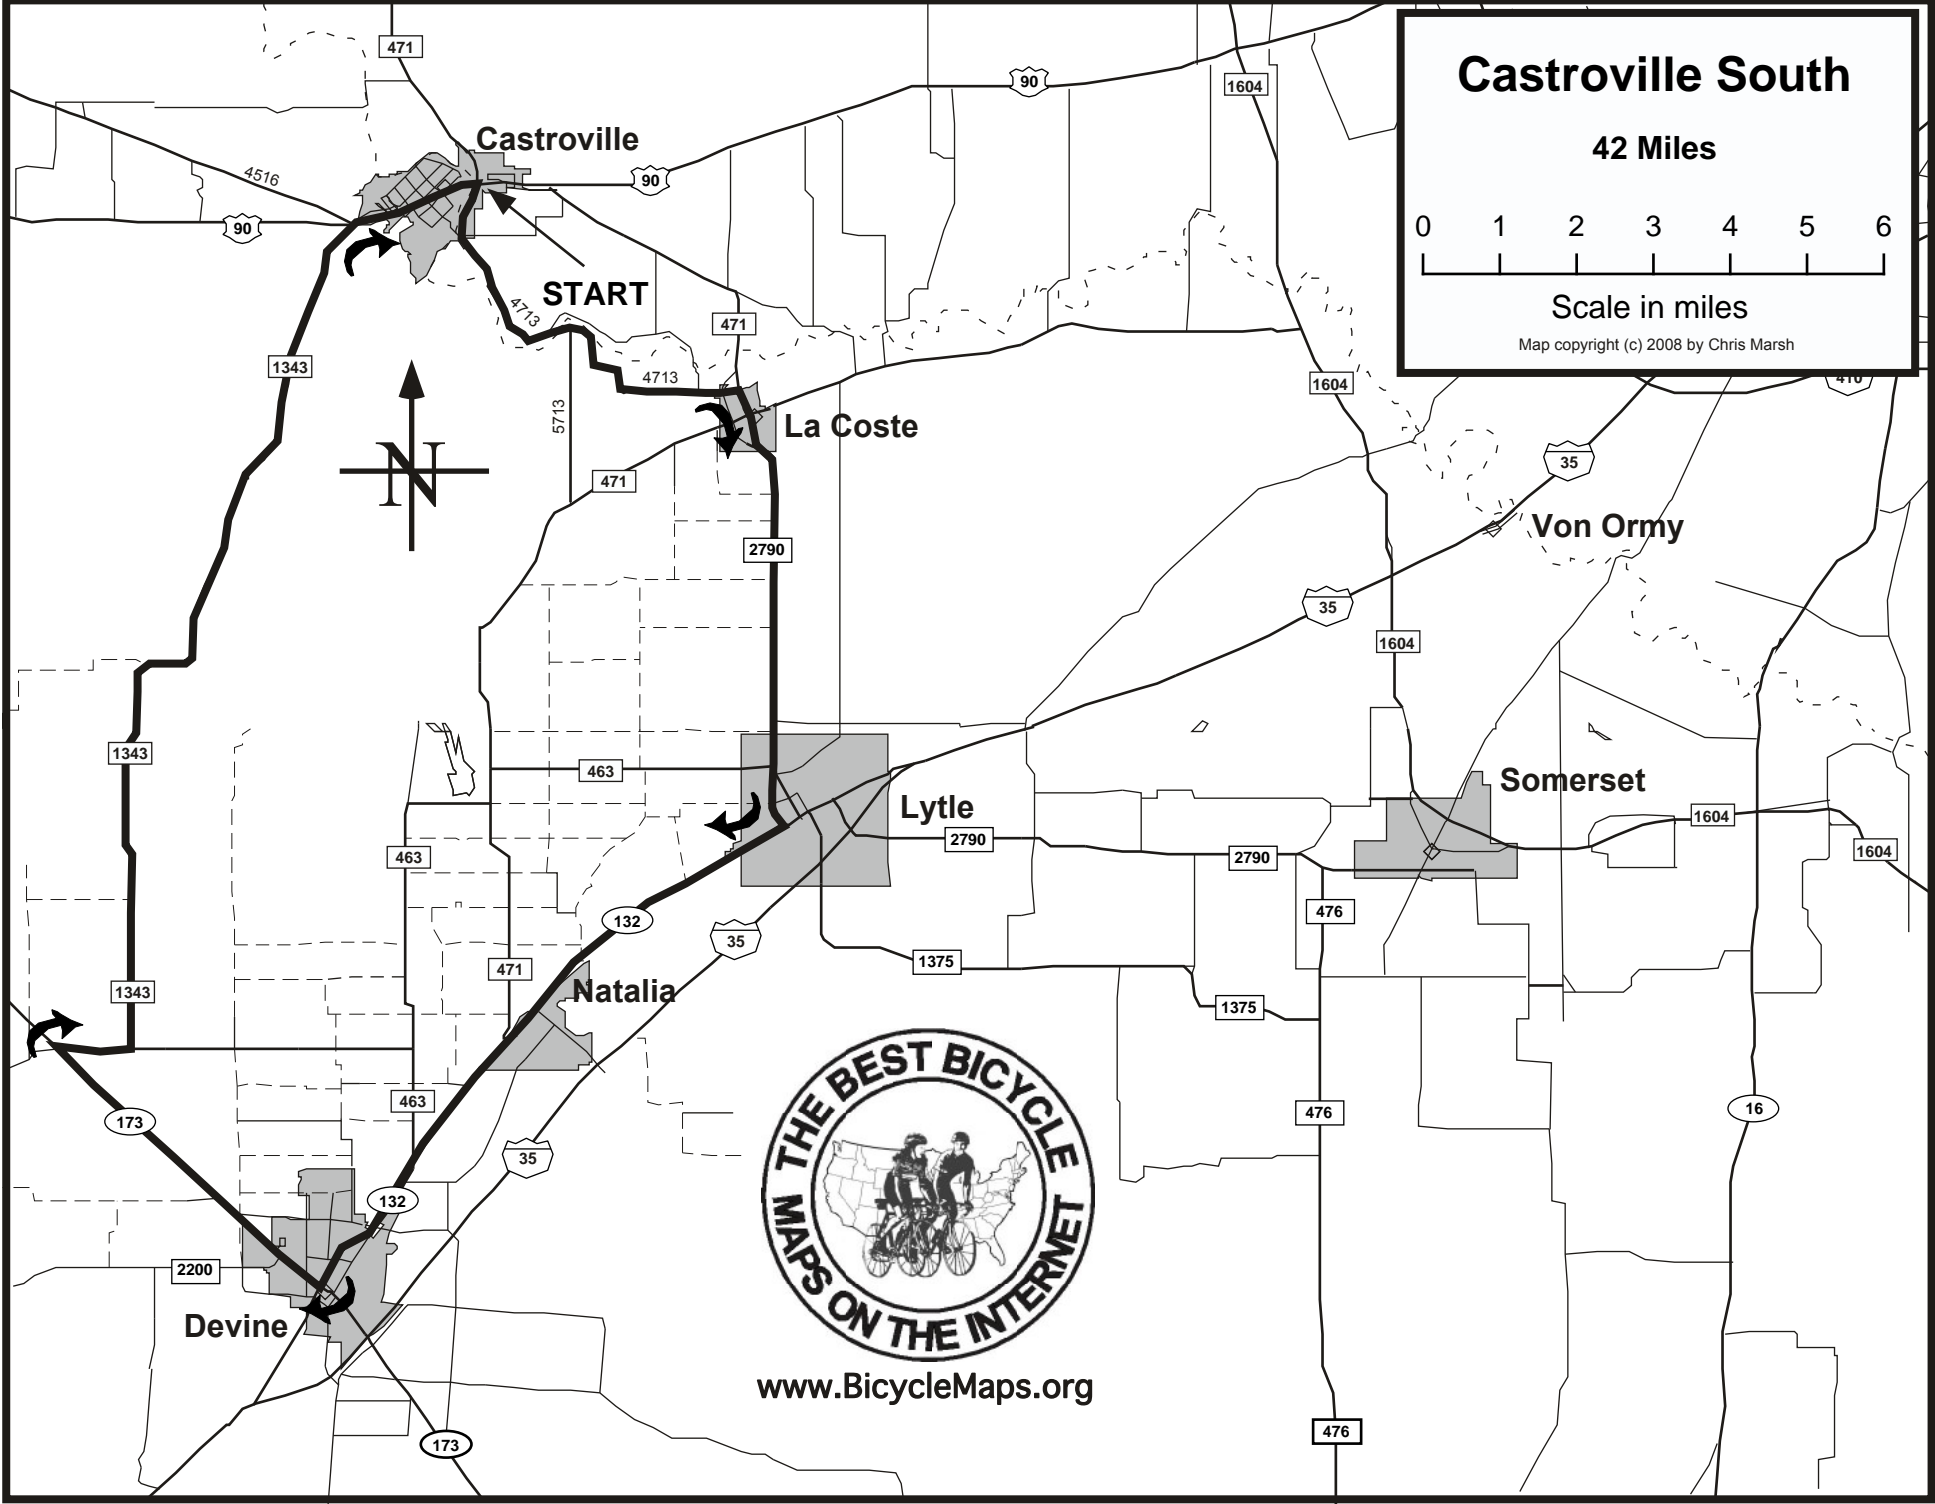

Castroville South

42 Miles

Scale in miles

Map copyright (c) 2008 by Chris Marsh

www.BicycleMaps.org