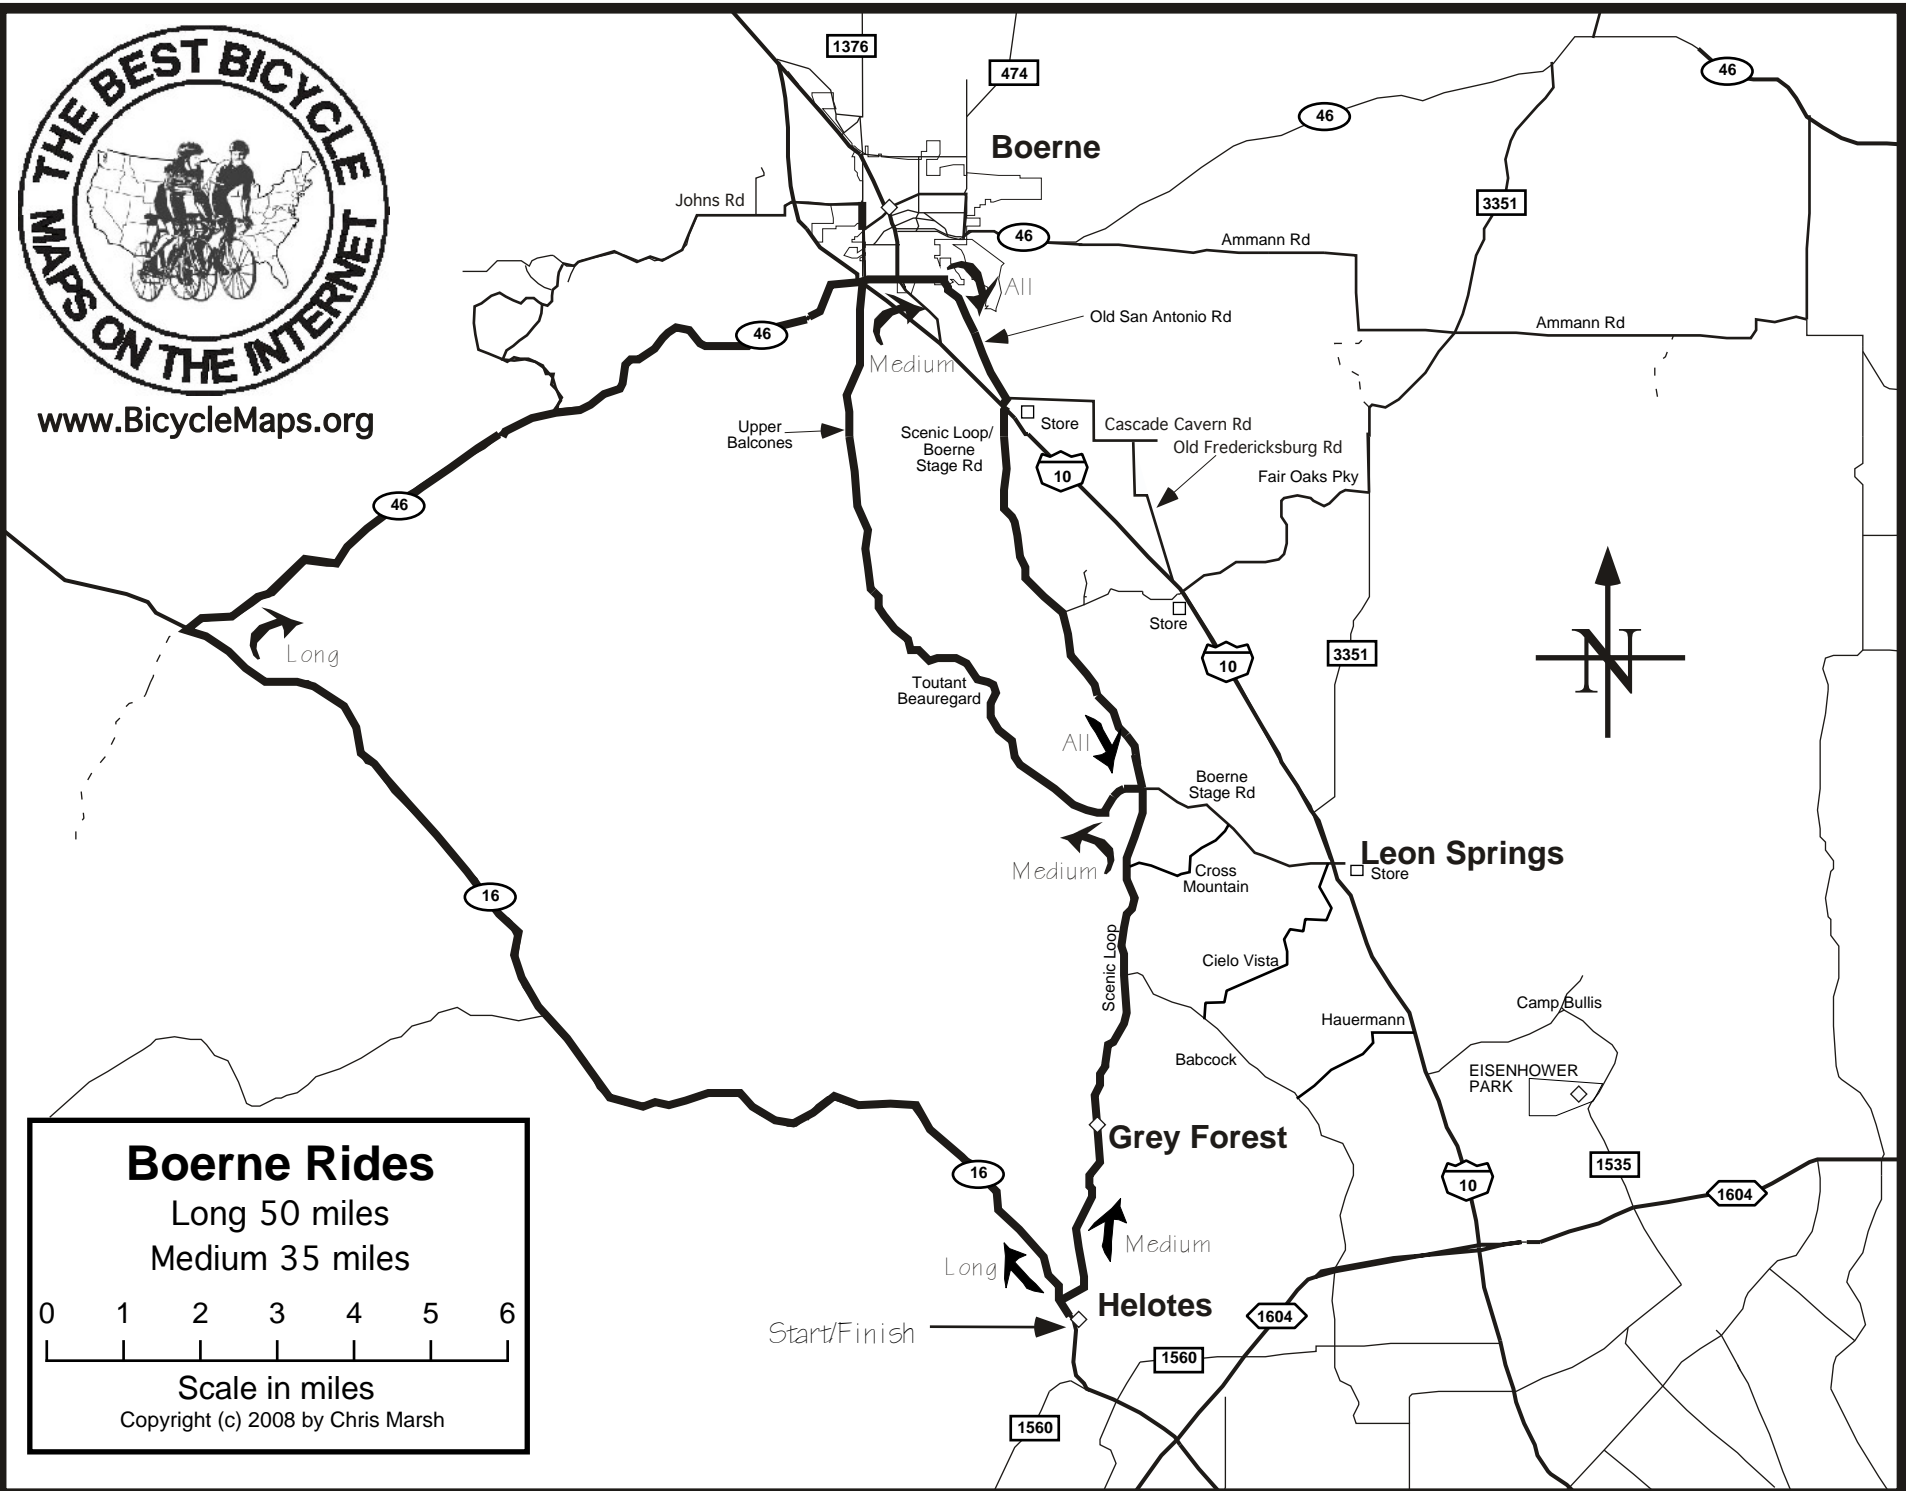

www.BicycleMaps.org

Boerne Rides

Long 50 miles

Medium 35 miles

Scale in miles

Copyright (c) 2008 by Chris Marsh